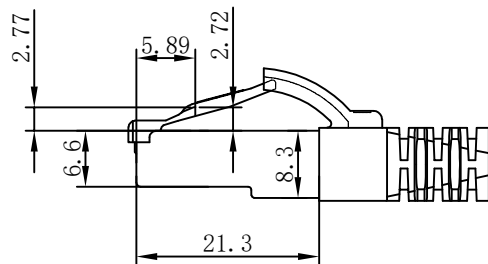

CAT.6 S/FTP LSZH 250MHz ISO/IEC 11801 & EN50173-1 & ANSI/TIA-568-C.2 www.Synergy21.de **CE**

PIN OUT

MATERIAL LIST

⑥	LABEL	NO DRY GLUE LABEL	1	
⑤	MINI TIE	PE MINI TIE (POSSESS METAL) COLOUR SEE THE CHART	2	
④	POLYETHYLENE BAG	SYNERGY 21 SLIP PE BAG	1	
③	CABLE	CAT.6 S/FTP 27AWG(BC*1P+AL-FOIL)*4+Braid (AL-MG) JACKET:LSZH OD:5.8±0.2mm COLOUR SEE THE CHART	1	
②	Over mold	80A PVC, COLOR:SEE THE CHART	2	
①	Plug	RJ45 8P8C'S SHIELDED , THE SHELL PLATED NICKEL , PIN GOLD PLATED 3u" RED/TRANSPARENT	2	
NO.	PARTS NAME	SPECIFICATION STANDARD	QT' Y	REMARK

NOTE:

- ELECTRICAL TEST:
 - 100% OPEN SHORT, MISS WIRE TEST
 - INSULATION RESISTANCE:DC 300V 10M Ohm;
 - CONTACTOR RESISTANCE:1 OHM per meter
- FLUKE TEST LIMIT:ISO11801 Channel Class E
- Operating temperature:-20°C~+75°C
- ROHS 3.0 AND REACH compliant
- Support PoE/PoE+/PoE++
- Packing:Synergy21 PE Bag+Label
- Minimum of the bending radius is 60mm
- Flame retardant (IEC60332-1-2)
Low smoke(IEC 61034)
Halogen free(IEC 60754-2)