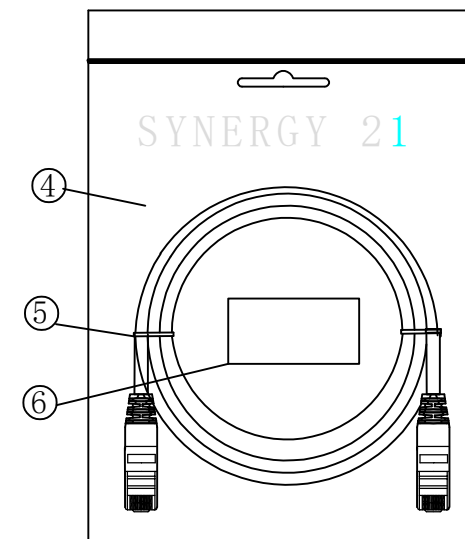

COLOR:BLUE PANTONE 647C		
ITEM	LENGTH/mm	PACKING
S215900	150±10	SYNERGY 21 A Bag
S216002	250±10	SYNERGY 21 A Bag
S216009	500±15	SYNERGY 21 A Bag
S216019	1000±30	SYNERGY 21 A Bag
S216029	1500±30	SYNERGY 21 A Bag
S216038	2000±30	SYNERGY 21 A Bag
S216048	3000±50	SYNERGY 21 A Bag
S216058	5000±200	SYNERGY 21 B Bag
S216068	7500±200	SYNERGY 21 B Bag
S216077	10000±200	SYNERGY 21 B Bag
S216086	15000±300	SYNERGY 21 C Bag
S216095	20000±300	SYNERGY 21 C Bag
S216104	25000±300	SYNERGY 21 C Bag
S216113	30000±300	SYNERGY 21 D Bag

COLOR:BLACK PANTONE BLACK 3C		
ITEM	LENGTH/mm	PACKING
S215907	150±10	SYNERGY 21 A Bag
S216001	250±10	SYNERGY 21 A Bag
S216008	500±15	SYNERGY 21 A Bag
S216018	1000±30	SYNERGY 21 A Bag
S216028	1500±30	SYNERGY 21 A Bag
S216037	2000±30	SYNERGY 21 A Bag
S216047	3000±50	SYNERGY 21 A Bag
S216057	5000±200	SYNERGY 21 B Bag
S216067	7500±200	SYNERGY 21 B Bag
S216076	10000±200	SYNERGY 21 B Bag
S216085	15000±300	SYNERGY 21 C Bag
S216094	20000±300	SYNERGY 21 C Bag
S216103	25000±300	SYNERGY 21 C Bag
S216112	30000±300	SYNERGY 21 D Bag

					SYNERGY 21					
					CUSTOMER NO.		ITEM NO.	SEE THE CHART		
					PRODUCT NAME	CAT. 6 S/FTP PATCH CORD	manufacture country:	CHINA	UNIT	MM
			NEW	2015-01-20	A	DRAWNBY	CHECKBY	APPOBY	DATE	
BY	CHK	REVISION RECORD MODIFICATIONS		DATE	REV.	SYNERGY 21	SYNERGY 21	SYNERGY 21	2015-01-20