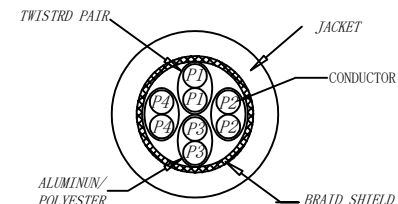

CAT.6 S/FTP LSZH 250MHz ISO/IEC 11801 & EN50173-1 & ANSI/TIA-568-C.2 www.Synergy21.de **CE**

PIN OUT

MATERIAL LIST

⑥	LABEL	NO DRY GLUE LABEL	1	
⑤	MINI TIE	PE MINI TIE (POSSESS METAL) COLOUR SEE THE CHART	2	
④	POLYETHYLENE BAG	SYNERGY 21 SLIP PE BAG	1	
③	CABLE	CAT.6 S/FTP 27AWG(BC*1P+AL-FOIL)*4+Braid (AL-MG) JACKET:LSZH OD:5.8±0.2mm COLOUR SEE THE CHART	1	
②	Over mold	80A PVC, COLOR:SEE THE CHART	2	
①	Plug	RJ45 8P8C'S SHIELDED , THE SHELL PLATED NICKEL , PIN GOLD PLATED 3u" RED/TRANSPARENT	2	
NO.	PARTS NAME	SPECIFICATION STANDARD	QT' Y	REMARK

NOTE:

- ELECTRICAL TEST:
 - 100% OPEN SHORT, MISS WIRE TEST
 - INSULATION RESISTANCE:DC 300V 10M Ohm;
 - CONTACTOR RESISTANCE:1 OHM per meter
- FLUKE TEST LIMIT:ISO11801 Channel Class E
- Operating temperature:-20°C~+75°C
- ROHS 3.0 AND REACH compliant
- Support PoE/PoE+/PoE++
- Packing:Synergy21 PE Bag+Label
- Minimum of the bending radius is 60mm
- Flame retardant (IEC60332-1-2)
Low smoke(IEC 61034)
Halogen free(IEC 60754-2)

					SYNERGY 21					
					CUSTOMER NO.		ITEM NO.	SEE THE CHART		
					PRODUCT NAME	CAT. 6 S/FTP PATCH CORD	manufacture country:	CHINA	UNIT	MM
			NEW	2015-01-20	A	DRAWNBY	CHECKBY	APPOBY	DATE	
BY	CHK	REVISION RECORD MODIFICATIONS		DATE	REV.	SYNERGY 21	SYNERGY 21	SYNERGY 21	2015-01-20	