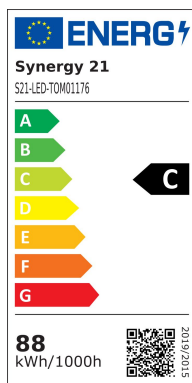

Synergy 21 LED SMD Power LED Chip 80W cool white V3

kwh/1000h:	88,00
Lumens:	11500
Watt:	80,0
Nominal Service Life:	35000 Std.
Switching Cycles:	50000
Opt. Ambient Temperature.:	25 °C

Power LED
80 Watt cool white 6250K ±250
26-30V, 2800mA (8*10)
11500-12000LM

Energy efficiency class: A+
kWh/1000h: 88

Accessories

Part No.	Name
99806	Synergy 21 Power supply - CC Driver ALL1087 70-100W