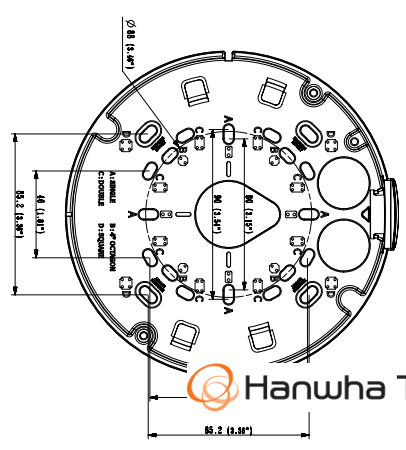

Mechanical

Color / Material	White / Aluminum
RAL Code	RAL9003
Product dimensions / weight	Ø180x125mm(7.09x4.92"), 1.75kg(3.86 lb)

- The latest product information / specification can be found at hanwha-security.com
- Design and specifications are subject to change without notice.
- Wisenet is the proprietary brand of Hanwha Techwin, formerly known as Samsung Techwin.

APPEARANCE-XNV-6081Z/8081Z/6081R/6081R/8081R

Unit : mm (inch)
 SCALE 1:1
 Ver.190

X-PLUS OUTDOOR VANDAL

X-PLUS OUTDOOR VANDAL with SKIN-COVER

X-PLUS OUTDOOR VANDAL with WEATHER-CAP