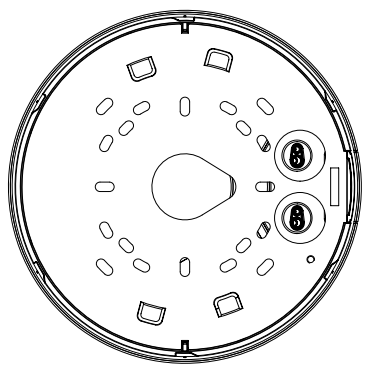

Mechanical

Color / Material	White / Aluminum
RAL Code	RAL9003
Product dimensions / weight	Ø180x125mm(7.09x4.92"), 1.75kg(3.86 lb)

- The latest product information / specification can be found at hanwha-security.com
- Design and specifications are subject to change without notice.
- Wisenet is the proprietary brand of Hanwha Techwin, formerly known as Samsung Techwin.

APPEARANCE-XNV-6081Z/8081Z/6081R/6081R/8081R

Unit : mm (inch)
 SCALE 1:1
 Ver.190

X-PLUS OUTDOOR VANDAL

X-PLUS OUTDOOR VANDAL with SKIN-COVER

X-PLUS OUTDOOR VANDAL with WEATHER-CAP