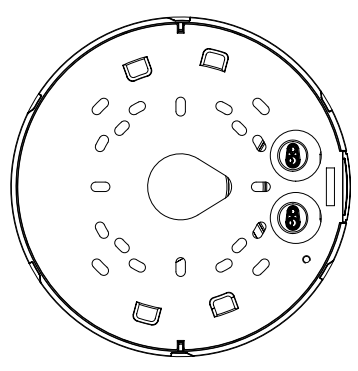

Mechanical

Color / Material	White / Aluminum
RAL Code	RAL9003
Product dimensions / weight	Ø180x125mm(7.09x4.92"), 1.75kg(3.86 lb)

- The latest product information / specification can be found at hanwha-security.com
- Design and specifications are subject to change without notice.
- Wisenet is the proprietary brand of Hanwha Techwin, formerly known as Samsung Techwin.

APPEARANCE-XNV-6081Z/8081Z/6081R/6081R/8081R

Unit : mm (inch)
 SCALE 1:1
 Ver.190

X-PLUS OUTDOOR VANDAL

X-PLUS OUTDOOR VANDAL with SKIN-COVER

X-PLUS OUTDOOR VANDAL with WEATHER-CAP