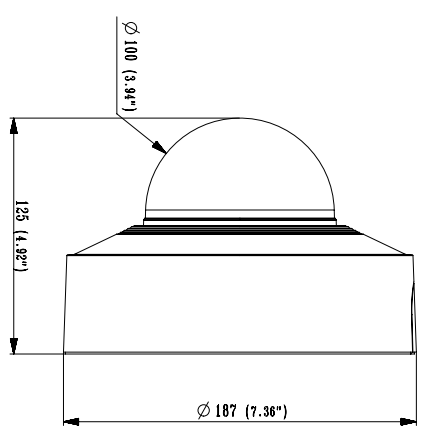

Mechanical

Color / Material	White / Aluminum
RAL Code	RAL9003
Product dimensions / weight	Ø180x125mm(7.09x4.92"), 1.75kg(3.86 lb)

- The latest product information / specification can be found at hanwha-security.com
- Design and specifications are subject to change without notice.
- Wisenet is the proprietary brand of Hanwha Techwin, formerly known as Samsung Techwin.

APPEARANCE-XNV-6081Z/8081Z/6081R/6081R/8081R

Unit : mm (inch)
 SCALE 1:1
 Ver.190

X-PLUS OUTDOOR VANDAL

X-PLUS OUTDOOR VANDAL with SKIN-COVER

X-PLUS OUTDOOR VANDAL with WEATHER-CAP