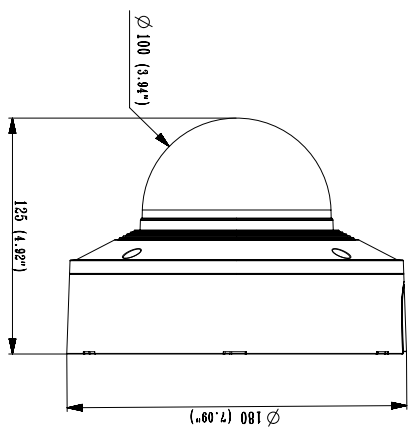

Mechanical

Color / Material	White / Aluminum
RAL Code	RAL9003
Product dimensions / weight	Ø180x125mm(7.09x4.92"), 1.75kg(3.86 lb)

- The latest product information / specification can be found at hanwha-security.com
- Design and specifications are subject to change without notice.
- Wisenet is the proprietary brand of Hanwha Techwin, formerly known as Samsung Techwin.

APPEARANCE-XNV-6081Z/8081Z/6081R/6081R/8081R

Unit : mm (inch)
 SCALE 1:1
 Ver.190

X-PLUS OUTDOOR VANDAL

X-PLUS OUTDOOR VANDAL with SKIN-COVER

X-PLUS OUTDOOR VANDAL with WEATHER-CAP