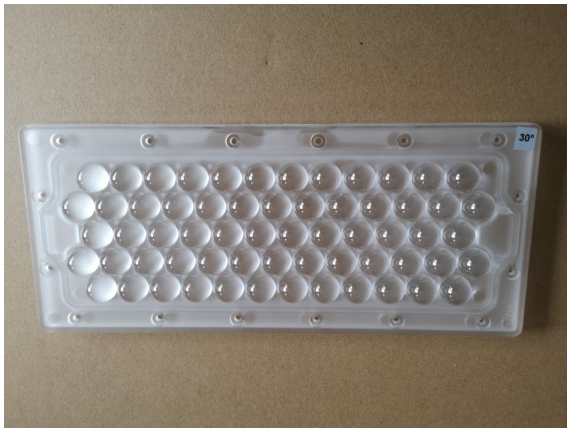

Synergy 21 LED object/stadium spotlight Hyperion with lens 60°

kwh/1000h:	480,00
Lumens:	79200
Watt:	480,0
Nominal Service Life:	35000 Std.
Switching Cycles:	50000
Opt. Ambient Temperature.:	25 °C

Replacement lens 60°

Attributes

Attribute	Value
Abstrahlwinkel:	60
Weight:	0.1 Kg
Warranty:	24.00 Months

Accessories

Part No.	Name
172375	Synergy 21 LED object/stadium spotlight Hyperion 100W IP65 nw
172376	Synergy 21 LED object/stadium spotlight Hyperion 100W IP65 cw
172377	Synergy 21 LED object/stadium spotlight Hyperion 200W IP65 nw