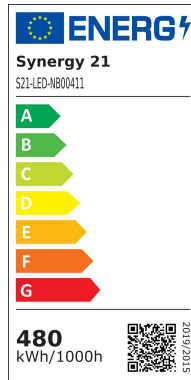

Synergy 21 LED object/stadium spotlight Hyperion with lens 60°

kwh/1000h:	480,00
Lumens:	79200
Watt:	480,0
Nominal Service Life:	35000 Std.
Switching Cycles:	50000
Opt. Ambient Temperature.:	25 °C

Replacement lens 60°

Attributes

Attribute	Value
Abstrahlwinkel:	60
Weight:	0.1 Kg
Warranty:	24.00 Months

Accessories

Part No.	Name
172375	Synergy 21 LED object/stadium spotlight Hyperion 100W IP65 nw
172376	Synergy 21 LED object/stadium spotlight Hyperion 100W IP65 cw
172377	Synergy 21 LED object/stadium spotlight Hyperion 200W IP65 nw