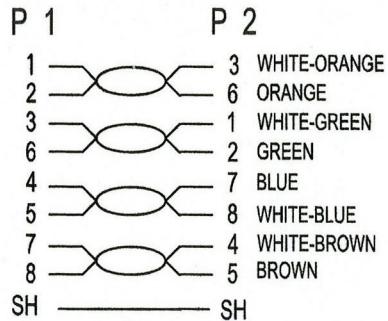

**GIGABIT  
XOVER**

ROHS COMPLIANT

**WIRING DIAGRAM**

ALL LENGTH (L)	
K5450.0,5	500mm±5
K5450.1	1000mm±10
K5450.2	2000mm±20
K5450.3	3000mm±30
K5450.5	5000mm±50
K5450.7,5	7500mm±75
K5450.10	10000mm±100
K5450.15	15000mm±150
K5450.20	20000mm±200

c	CABLE	SFTP CAT.5E 26AWG stranded 4pairs cable PVC OD=5.7mm Printing : SFTP 300 CAT.5E 26AWGX4P PATCH ISO/IEC 11801 & EN 50173 VERIFIED PVC SHEATH: FLAME RETARDANT ACC. TO IEC60332-1 SILICONE FREE	L mm
b	OVERMOLD	PVC COLOR:RED / LENGTH IMPRINT ON BOOT	8 g
a	CONNECTOR	RJ45 8P8C'S SHIELDED GOLD PLATED 3-50u"	2 Pcs
NO.	MAT.NAME	DESCRIPTION	Q'TY

Impedance	Nom. 1000hm+20%										
Frequency MHZ	1	4	8	10	16	20	25	31.25	62.5	100	
NEXT DB	62.3	52.3	48.8	47.3	44.2	42.8	41.3	39.9	35.4	32.3	
Attenuation DB/100m	2.4	4.9	7.0	7.8	9.8	11.1	12.5	14.0	20.4	26.4	
Return Loss DB	17.0	18.8	19.7	20.0	20.0	20.0	19.3	18.6	16.5	15.1	
ITEM	K5450.X										
DRAWING	SFTP 26AWG PATCH CORD										
UNIT	mm	SCALE	REV								
DRAWN BY	CHECK BY	APPRO BY	DATE								
			2006.11.30								