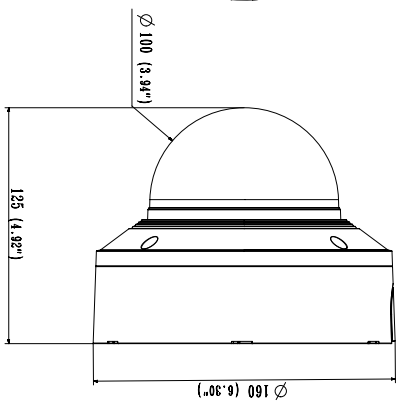

X-PLUS INDOOR VANDAL