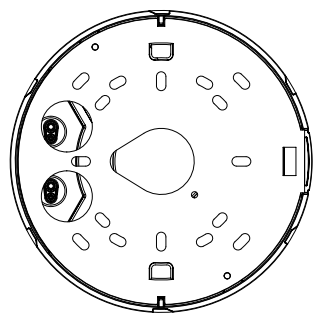

X-PLUS INDOOR VANDAL