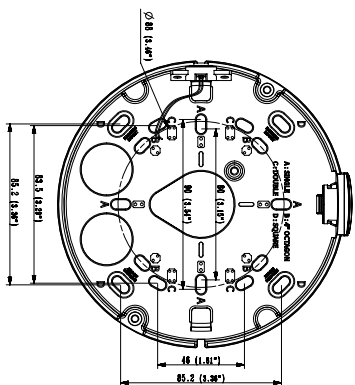

X-PLUS INDOOR VANDAL