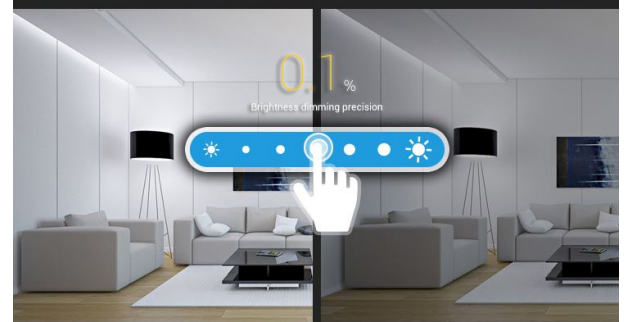

Brightness Adjustable

Adjust the brightness according to your different using requirements, give the light you want.