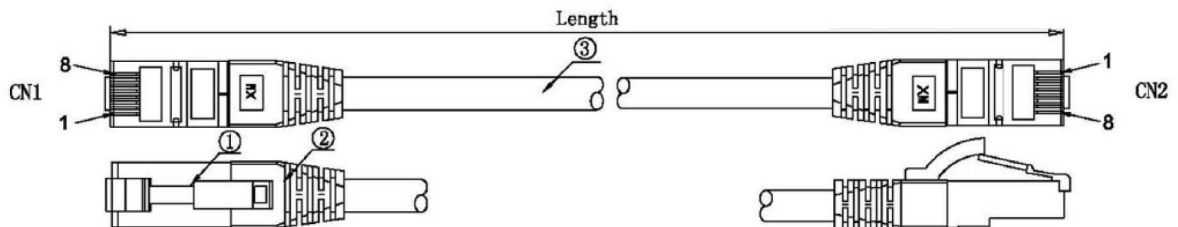

DATENBLATT

RJ45 Patchkabel S/FTP, Cat.6A, Cat.7 Rohkabel TPE superflex, blau

Abbildungen

PIN OUT	
CN1 (568B)	CN2 (568B)
WHITE 1	1 WHITE
ORANGE 2	2 ORANGE
WHITE 3	3 WHITE
GREEN 6	6 GREEN
BLUE 4	4 BLUE
WHITE 5	5 WHITE
WHITE 7	7 WHITE
BROWN 8	8 BROWN
SHELL	BRAID SHELL

Ähnlicher Artikel

K5525FWS.1	RJ45 Patchkabel S/FTP, Cat.6A, Cat.7 Rohkabel TPE superflex, weiß
K5525FSW.1	RJ45 Patchkabel S/FTP, Cat.6A, Cat.7 Rohkabel TPE superflex, schwarz
K5525FRT.1	RJ45 Patchkabel S/FTP, Cat.6A, Cat.7 Rohkabel TPE superflex, rot
K5525FGR.1	RJ45 Patchkabel S/FTP, Cat.6A, Cat.7 Rohkabel TPE superflex, grau
K5525FGN.1	RJ45 Patchkabel S/FTP, Cat.6A, Cat.7 Rohkabel TPE superflex, grün
K5525FGE.1	RJ45 Patchkabel S/FTP, Cat.6A, Cat.7 Rohkabel TPE superflex, gelb