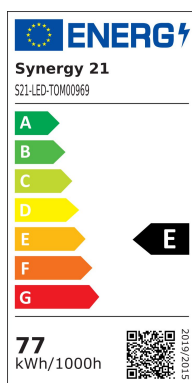

Synergy 21 LED SMD Power LED Chip 70W neutral white

kwh/1000h:	77,00
Lumens:	7100
Watt:	70,0
Nominal Service Life:	35000 Std.
Switching Cycles:	50000
Opt. Ambient Temperature.:	25 °C

Power LED
70 Watt neutral white 4250K ±250
26-30V, 2450mA (7*10)
7100-7200LM

Energy efficiency class: A+
kWh/1000h: 77

Attributes

Attribute	Value
Ampere:	2.45
Lichtfarbe:	neutralweiß
Lichtfarbe in Kelvin:	4250
Lumen:	7100-7200
Weight:	0.1 Kg
Warranty:	60.00 Months

Accessories

Part No.	Name
99806	Synergy 21 Power supply - CC Driver ALL1087 70-100W