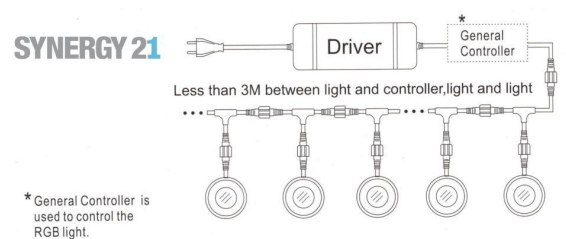

Attribute	Value
LED - Gehäusematerial:	Edelstahl
Lichtfarbe:	warmweiß
Lichtfarbe in Kelvin:	3000
Schutzklasse:	IP67
Volt:	12
Weight:	0.72 Kg
Warranty:	60.00 Months

Additional Images

SYNERGY 21