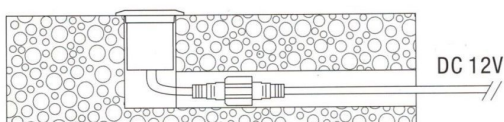

Attribute	Value
LED - Gehäusematerial:	Edelstahl
Lichtfarbe:	warmweiß
Lichtfarbe in Kelvin:	3000
Schutzklasse:	IP67
Volt:	12
Weight:	0.72 Kg
Warranty:	60.00 Months

Additional Images

SYNERGY 21