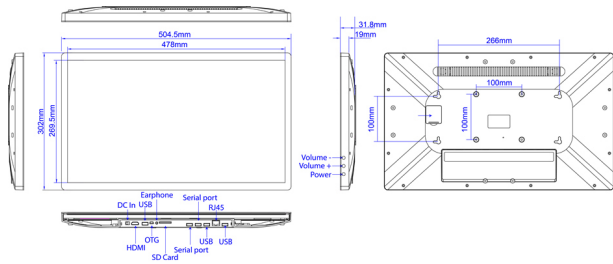

Accessoires

No. d'article	Désignation
104257	VESA Wandhalterung Flepo - omicron-1 für Tablet, Monitore
104258	VESA Wandhalterung Flepo - omicron-2 für Tablet, Monitore
146334	VESA wall mount for tablet, monitors very flat with securing
149144	VESA Adapterplatte Mini-PC an VESA Monitor-Halterung
161472	VESA Desktop Standfuß Halterung Flex für Tablet, Display, Mo
174452	VESA desktop stand mount Flex for tablet
186548	ALLNET Injecteur PoE Gigabit PoE & PoE+ (15,4W/30W)
157678	ALLNET Touch Display Tablet zbh. Schrauben Set 4xM3 u. 4xM4 zur Befestigung an Vesa Halterung
168029	ALLNET ALL-WCL1200AC / 1200Mbit Wireless Client
198301	VESA Standfuß Halterung höhenverstellbar für Tablet, Display
198302	VESA Standfuß Halterung höhenverstellbar für Tablet, Display