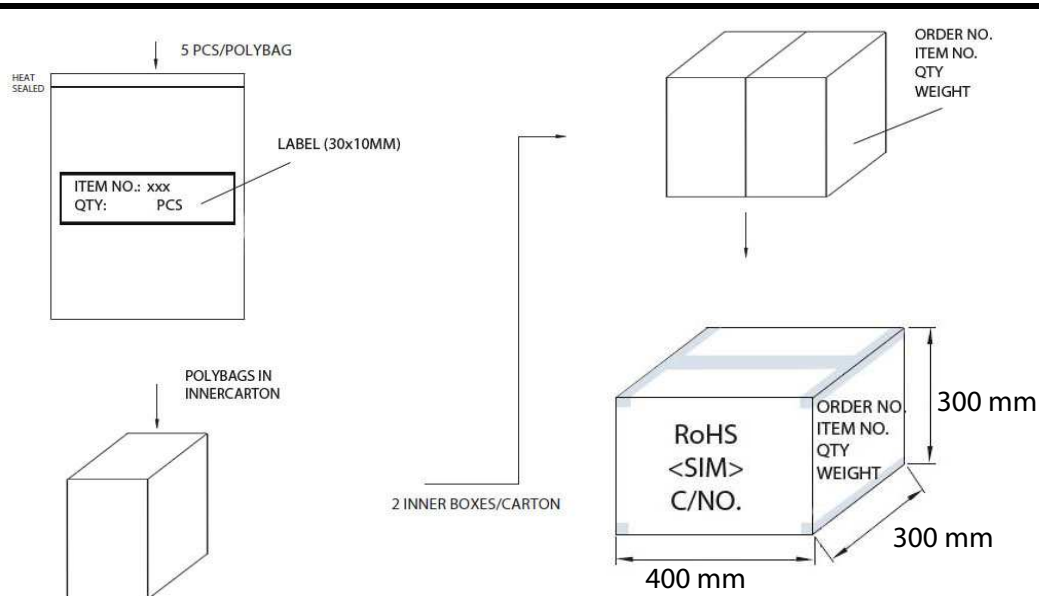

NOTE:  
THE COLOR OF CORD TO BE: BLACK(RAL9005)

REVISED	DR	APP

only use telecom color code

3	Imprint	No Imprint
2	Connectors	RJ12 PLUG 6/6 - RJ12 PLUG 6/6
1	Cable	Innerconductor = 7x0,12mm CCA
NO	PARTS	DESCRIPTION

DESCRIPTION		MODULAR CORD RJ12 PLUG 6/6 - RJ12 PLUG 6/6 - 1:1					
SIZE	A4	DATE	17.02.2012	CHECKED		TOL	70083-6/6
UNIT	MM	DRAWN	C.Motzek	APPROVED			
SCALE	NTS						

	REVISED	DR	APP

Note: Connectors must be Inside Cable Rolling

Only use strong Cartons with printed letters  
Handwritten not allowed !!!

ART.NO.	LENGTH	ROLLING SIZE	PACKING
70083-6/6	3,0m	100mm x 40mm	Export 200 pcs / Inner 100 pcs – 5pcs in polybag with sticker
70086-6/6	6,0m	100mm x 50mm	Export 100 pcs / Inner 50 pcs – 5pcs in polybag with sticker
70090-6/6	10,0m	100mm x 70mm	Export 100 pcs / Inner 50 pcs – 5pcs in polybag with sticker
70095-6/6	15,0m	100mm x 80mm	Export 50 pcs / Inner 25 pcs – 5pcs in polybag with sticker

		DESCRIPTION	MODULAR CORD RJ12 PLUG 6/6 - RJ12 PLUG 6/6 - 1:1				
SIZE	A4	DATE	17.02.2012	CHECKED		TOL	70083-6/6
UNIT	MM	DRAWN	C.Motzek	APPROVED			
SCALE	NTS						