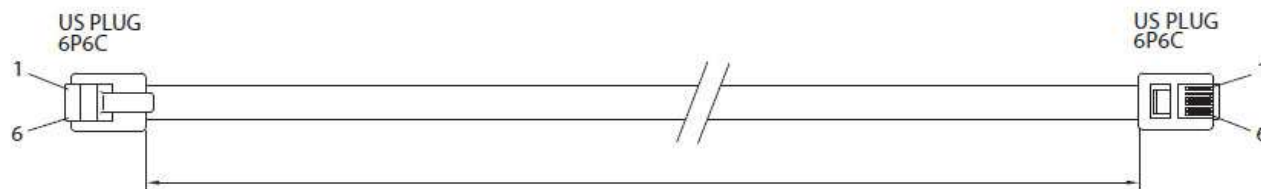

NOTE:  
THE COLOR OF CORD TO BE: BLACK(RAL9005)

REVISED	DR	APP

only use telecom color code

3	Imprint	No Imprint
2	Connectors	RJ12 PLUG 6/6 - RJ12 PLUG 6/6
1	Cable	Innerconductor = 7x0,12mm CCA
NO	PARTS	DESCRIPTION

DESCRIPTION		MODULAR CORD RJ12 PLUG 6/6 - RJ12 PLUG 6/6 - 1:1					
SIZE	A4	DATE	17.02.2012	CHECKED		TOL	70083-6/6
UNIT	MM	DRAWN	C.Motzek	APPROVED			
SCALE	NTS						

	REVISED	DR	APP

Note: Connectors must be Inside Cable Rolling

Only use strong Cartons with printed letters  
Handwritten not allowed !!!

ART.NO.	LENGTH	ROLLING SIZE	PACKING
70083-6/6	3,0m	100mm x 40mm	Export 200 pcs / Inner 100 pcs – 5pcs in polybag with sticker
70086-6/6	6,0m	100mm x 50mm	Export 100 pcs / Inner 50 pcs – 5pcs in polybag with sticker
70090-6/6	10,0m	100mm x 70mm	Export 100 pcs / Inner 50 pcs – 5pcs in polybag with sticker
70095-6/6	15,0m	100mm x 80mm	Export 50 pcs / Inner 25 pcs – 5pcs in polybag with sticker

		DESCRIPTION	MODULAR CORD RJ12 PLUG 6/6 - RJ12 PLUG 6/6 - 1:1				
SIZE	A4	DATE	17.02.2012	CHECKED		TOL	70083-6/6
UNIT	MM	DRAWN	C.Motzek	APPROVED			
SCALE	NTS						