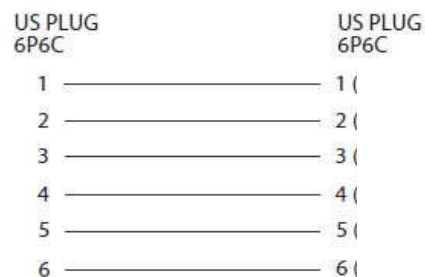

NOTE:  
THE COLOR OF CORD TO BE: BLACK(RAL9005)

REVISED	DR	APP

only use telecom color code

3	Imprint	No Imprint
2	Connectors	RJ12 PLUG 6/6 - RJ12 PLUG 6/6
1	Cable	Innerconductor = 7x0,12mm CCA
NO	PARTS	DESCRIPTION

Only use strong Cartons with printed letters  
Handwritten not allowed !!!

ART.NO.	LENGTH	ROLLING SIZE	PACKING
70083-6/6	3,0m	100mm x 40mm	Export 200 pcs / Inner 100 pcs – 5pcs in polybag with sticker
70086-6/6	6,0m	100mm x 50mm	Export 100 pcs / Inner 50 pcs – 5pcs in polybag with sticker
70090-6/6	10,0m	100mm x 70mm	Export 100 pcs / Inner 50 pcs – 5pcs in polybag with sticker
70095-6/6	15,0m	100mm x 80mm	Export 50 pcs / Inner 25 pcs – 5pcs in polybag with sticker