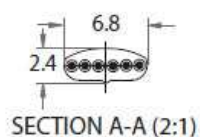

NOTE:  
THE COLOR OF CORD TO BE: BLACK(RAL9005)

REVISED	DR	APP

only use telecom color code

3	Imprint	No Imprint
2	Connectors	RJ12 PLUG 6/6 - RJ12 PLUG 6/6
1	Cable	Innerconductor = 7x0,12mm CCA
NO	PARTS	DESCRIPTION

DESCRIPTION		MODULAR CORD RJ12 PLUG 6/6 - RJ12 PLUG 6/6 - 1:1					
SIZE	A4	DATE	17.02.2012	CHECKED		TOL	70083-6/6
UNIT	MM	DRAWN	C.Motzek	APPROVED			
SCALE	NTS						

	REVISED	DR	APP

Note: Connectors must be Inside Cable Rolling

Only use strong Cartons with printed letters  
Handwritten not allowed !!!

ART.NO.	LENGTH	ROLLING SIZE	PACKING
70083-6/6	3,0m	100mm x 40mm	Export 200 pcs / Inner 100 pcs – 5pcs in polybag with sticker
70086-6/6	6,0m	100mm x 50mm	Export 100 pcs / Inner 50 pcs – 5pcs in polybag with sticker
70090-6/6	10,0m	100mm x 70mm	Export 100 pcs / Inner 50 pcs – 5pcs in polybag with sticker
70095-6/6	15,0m	100mm x 80mm	Export 50 pcs / Inner 25 pcs – 5pcs in polybag with sticker

		DESCRIPTION	MODULAR CORD RJ12 PLUG 6/6 - RJ12 PLUG 6/6 - 1:1				
SIZE	A4	DATE	17.02.2012	CHECKED		TOL	70083-6/6
UNIT	MM	DRAWN	C.Motzek	APPROVED			
SCALE	NTS						