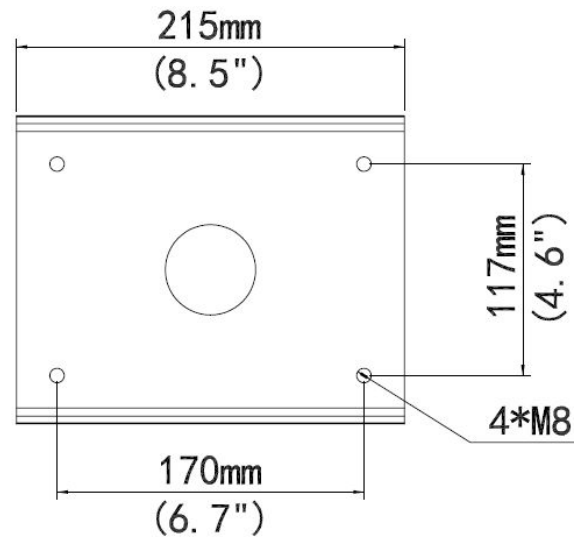

Zubehör

Art.-Nr.	Name
159695	ALLNET IP Kamera PTZ / Outdoor / 2MP / IR / 22x opt. Zoom / 54° / "ALL-CAM2498-LEP"
159715	ALLNET IP Kamera zbh. Wallmount/Wandhalter for ALL-CAM2498-LEP
159716	ALLNET IP Kamera zbh. Junctionbox/Montagebox for ALL-CAM2498-LEP
146999	ALLNET PoE USV Backup - USV für Kameras, Accesspoints ALL90011PoE