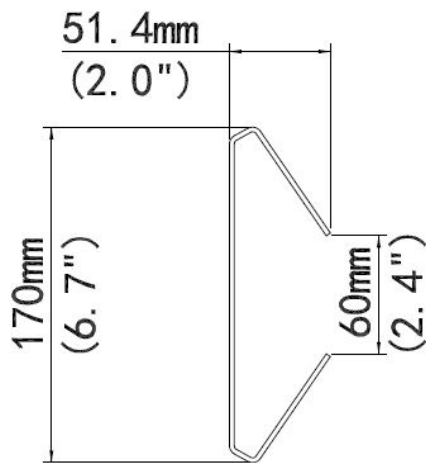

Zubehör

Art.-Nr.	Name
159695	ALLNET IP Kamera PTZ / Outdoor / 2MP / IR / 22x opt. Zoom / 54° / "ALL-CAM2498-LEP"
159715	ALLNET IP Kamera zbh. Wallmount/Wandhalter for ALL-CAM2498-LEP
159716	ALLNET IP Kamera zbh. Junctionbox/Montagebox for ALL-CAM2498-LEP
146999	ALLNET PoE USV Backup - USV für Kameras, Accesspoints ALL90011PoE