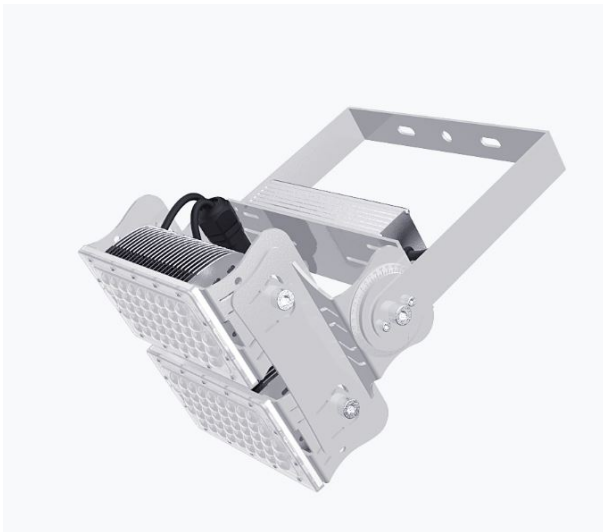

Synergy 21 LED object/stadium spotlight Hyperion 200W IP65 cw

kwh/1000h:	100,00
Lumens:	32000
Watt:	200,0
Nominal Service Life:	35000 Std.
Switching Cycles:	50000
Opt. Ambient Temperature.:	25 °C

Operating voltage: AC 90-305V, 50/60Hz
 Watt: 200W (Also available with 120W on request.)
 LED: 96pcs Lumileds
 Power supply unit: MeanWell
 Beam angle: Lens 60°, light heads variably adjustable (swivelling and tilting)
 Beam angles of 10°, 30°, 90° or 120° also available on request.
 Lenses can also be exchanged. Interchangeable lenses with 30°, 60°, 90° and 120° available
 Lumen: 32,000lm
 Efficiency: 160Lm/Watt
 Light colour: 5600K
 CRI: Ra>70
 Dimmable: no (Dimmable models such as DALI or 0-10V on request)
 Housing: Aluminium
 Operating temperature: -40°C to +60°C
 Protection class: IP65
 Dimensions: 300*250*330mm

Energy efficiency class: A++
 kWh/1000h: 100

The connection of electrical components and systems may only be carried out by only be carried out by qualified specialists!

Attributes

Attribute	Value
Abstrahlwinkel:	60
CRI:	>80
Dimmbar:	nein
Grösse:	300*250*330
LED - Gehäusefarbe:	silber
LED - Gehäusematerial:	Aluminium
Lichtfarbe:	kaltweiß
Lichtfarbe in Kelvin:	6500
Lumen:	32000
Schutzklasse:	IP65
Volt:	230
Weight:	5.1 Kg
Warranty:	24.00 Months

Additional Images

Accessories

Part No.	Name
148726	Synergy 21 - Waterproof connector 1:1
148727	Synergy 21 - Waterproof connector 1:2
148730	Synergy 21 - Waterproof connector box 3 ports
148729	Synergy 21 - Waterproof connector box 3 ports transparent
148728	Synergy 21 - Waterproof connector box 4 ports
147265	Netzkabel 230V Schutzkontakt CEE7(Stecker)->Open End mit Adernendhülsen, 1,8m,Black
178595	Synergy 21 LED object/stadium spotlight Hyperion with lens 30°
178641	Synergy 21 LED object/stadium spotlight Hyperion with lens 60°
178642	Synergy 21 LED object/stadium spotlight Hyperion with 90° lens
178643	Synergy 21 LED object/stadium spotlight Hyperion with 120° lens