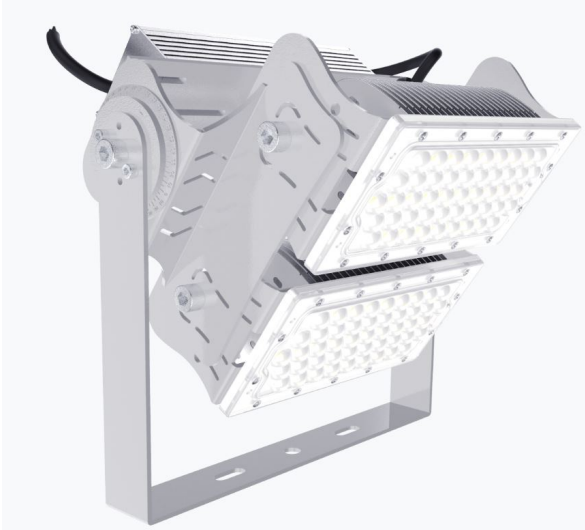

Synergy 21 LED object/stadium spotlight Hyperion 200W IP65 cw

kwh/1000h:	100,00
Lumens:	32000
Watt:	200,0
Nominal Service Life:	35000 Std.
Switching Cycles:	50000
Opt. Ambient Temperature.:	25 °C

Operating voltage: AC 90-305V, 50/60Hz
 Watt: 200W (Also available with 120W on request.)
 LED: 96pcs Lumileds
 Power supply unit: MeanWell
 Beam angle: Lens 60°, light heads variably adjustable (swivelling and tilting)
 Beam angles of 10°, 30°, 90° or 120° also available on request.
 Lenses can also be exchanged. Interchangeable lenses with 30°, 60°, 90° and 120° available
 Lumen: 32,000lm
 Efficiency: 160Lm/Watt
 Light colour: 5600K
 CRI: Ra>70
 Dimmable: no (Dimmable models such as DALI or 0-10V on request)
 Housing: Aluminium
 Operating temperature: -40°C to +60°C
 Protection class: IP65
 Dimensions: 300*250*330mm

Energy efficiency class: A++
 kWh/1000h: 100

The connection of electrical components and systems may only be carried out by only be carried out by qualified specialists!

Attributes

Attribute	Value
Abstrahlwinkel:	60
CRI:	>80
Dimmbar:	nein
Grösse:	300*250*330
LED - Gehäusefarbe:	silber
LED - Gehäusematerial:	Aluminium
Lichtfarbe:	kaltweiß
Lichtfarbe in Kelvin:	6500
Lumen:	32000
Schutzklasse:	IP65
Volt:	230
Weight:	5.1 Kg
Warranty:	24.00 Months

Additional Images

Accessories

Part No.	Name
148726	Synergy 21 - Waterproof connector 1:1
148727	Synergy 21 - Waterproof connector 1:2
148730	Synergy 21 - Waterproof connector box 3 ports
148729	Synergy 21 - Waterproof connector box 3 ports transparent
148728	Synergy 21 - Waterproof connector box 4 ports
147265	Netzkabel 230V Schutzkontakt CEE7(Stecker)->Open End mit Adernendhülsen, 1,8m,Black
178595	Synergy 21 LED object/stadium spotlight Hyperion with lens 30°
178641	Synergy 21 LED object/stadium spotlight Hyperion with lens 60°
178642	Synergy 21 LED object/stadium spotlight Hyperion with 90° lens
178643	Synergy 21 LED object/stadium spotlight Hyperion with 120° lens