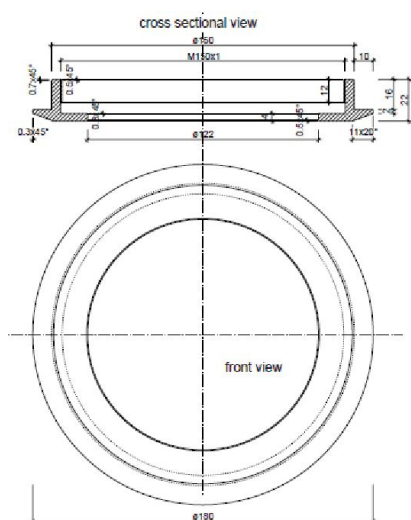

Attribute	Value
Warranty:	60.00 Months

Additional Images

Accessories

Part No.	Name
89283	Synergy 21 LED Prometheus IP68 IR with lens update SECURITY
115517	Synergy 21 LED Prometheus IP68 power supply V2
148726	Synergy 21 - Waterproof connector 1:1
148727	Synergy 21 - Waterproof connector 1:2
148730	Synergy 21 - Waterproof connector box 3 ports
148729	Synergy 21 - Waterproof connector box 3 ports transparent
148728	Synergy 21 - Waterproof connector box 4 ports
87838	Synergy 21 LED Prometheus IP68 RGB-W add. cable 3m
87839	Synergy 21 LED Prometheus IP68 RGB-W zub. Kabel 5m
92700	Synergy 21 LED Prometheus IP68 RGB-W zub. Ersatz Anschlußkabel 3m
81394	Synergy 21 LED Prometheus IP68 Zubehör, befahrbare Glasscheibe mit
88251	Synergy 21 LED Prometheus IP68 Zubehör, Deck-Ring