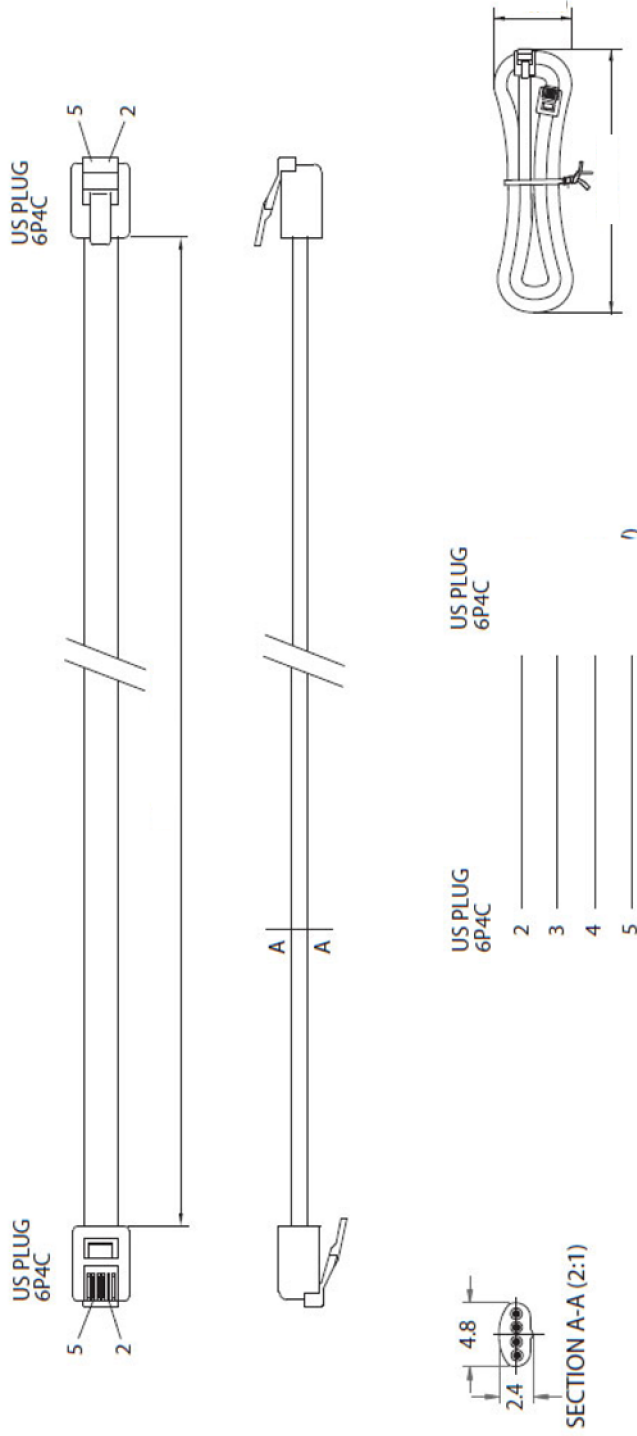

REVISION	DR	APP

NOTE:
THE COLOR OF CORD TO BE: BLACK(RAL9005)

only use telecom color code

3	Imprint	No Imprint	
2	Connectors	RJ11 PLUG 6/4 - RJ11 PLUG 6/4	
1	Cable	Innerconductor = 7x0,10mm CCA	
NO	PARTS	DESCRIPTION	