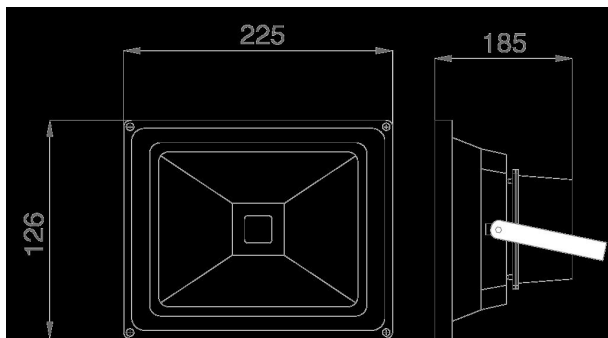

Attributes

Attribute	Value
Abstrahlwinkel:	120
Ampere:	0.16
CRI:	>80
Dimmbar:	TRIAC
Grösse:	126*225*185
LED - Gehäusefarbe:	schwarz
LED - Gehäusematerial:	Aluminium
Lichtfarbe:	neutralweiß
Lichtfarbe in Kelvin:	4500
Lumen:	3900
Schutzklasse:	IP65
Volt:	230
Weight:	2.3 Kg

Additional Images