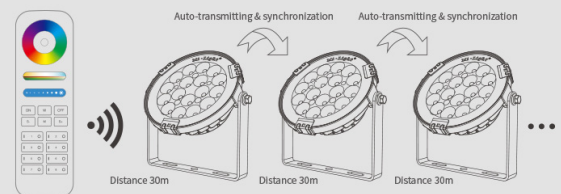

Luminous Flux: 700LM

Light Efficiency: 80LM/W

CRI: >80

Lifespan: 50000 hours

Beam Angle: 15°

Illumination distance: >10m

IP Rate: IP65

Material: Aluminum

Size: 136x135x35mm

Energieeffizienzklasse: A+

kWh/1000h: 9

Merkmale

Merkmal	Wert
Abstrahlwinkel:	15
CC oder CV:	CV
Dimmbar:	Ja
Grösse:	136*135*35
LED - Gehäusematerial:	Aluminium
Lichtfarbe:	RGB-WW
Lichtfarbe in Kelvin:	2700~6500
Lumen:	700
Schutzklasse:	IP65
Volt:	24
Gewicht:	1 Kg

Weitere Bilder

Auto-transmitting Diagram

One Garden Light can transmit the signals from the remote control to another Garden Light within 30m, as long as there is a Garden Light within 30m, the remote control distance can be limitless.

Auto-synchronization function

Different Garden Light can work synchronously when they are started at different times, controlled by the same remote, under same dynamic mode and with same speed.

Zubehör

Art.-Nr.	Name
147981	Synergy 21 LED Fernbedienung RGB-WW (RGB-CCT) 8 Zonen *Milight/Miboxer*
147982	Synergy 21 LED Fernbedienung RGB-WW (RGB-CCT) 4 Zonen *Milight/Miboxer*
148005	Synergy 21 LED Fernbedienung Smart Panel RGB-WW (RGB-CCT) 4 Zonen *Milight/Miboxer*
148006	Synergy 21 LED Fernbedienung Smart Panel RGB-WW (RGB-CCT) 8 Zonen *Milight/Miboxer*
181054	Synergy 21 LED Fernbedienung WLAN Controller *Milight/Miboxer*
162742	Synergy 21 Netzteil - 24V 20W Osram IP67
126355	Synergy 21 Netzteil - 24V 60W Mean Well IP67
184156	Synergy 21 LED Garten Lampe 6W RGB-WW zub Kabel *Milight/Miboxer*
184157	Synergy 21 LED Garten Lampe 6W RGB-WW zub Stecker *Milight/Miboxer*