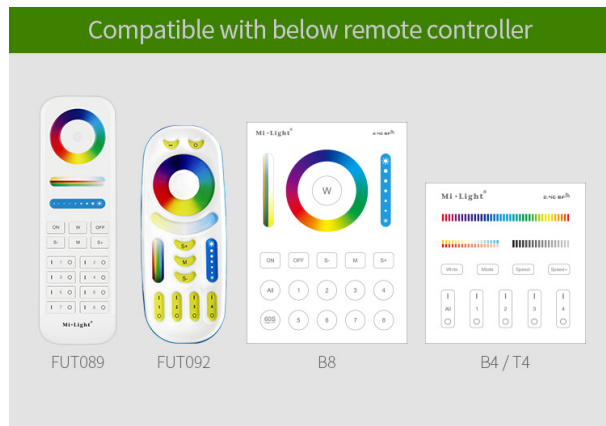

Luminous Flux: 700LM

Light Efficiency: 80LM/W

CRI: >80

Lifespan: 50000 hours

Beam Angle: 15°

Illumination distance: >10m

IP Rate: IP65

Material: Aluminum

Size: 136x135x35mm

Energieeffizienzklasse: A+

kWh/1000h: 9

Merkmale

Merkmal	Wert
Abstrahlwinkel:	15
CC oder CV:	CV
Dimmbar:	Ja
Grösse:	136*135*35
LED - Gehäusematerial:	Aluminium
Lichtfarbe:	RGB-WW
Lichtfarbe in Kelvin:	2700~6500
Lumen:	700
Schutzklasse:	IP65
Volt:	24
Gewicht:	1 Kg

Weitere Bilder

Auto-transmitting Diagram

One Garden Light can transmit the signals from the remote control to another Garden Light within 30m, as long as there is a Garden Light within 30m, the remote control distance can be limitless.

Auto-synchronization function

Different Garden Light can work synchronously when they are started at different times, controlled by the same remote, under same dynamic mode and with same speed.

Zubehör

Art.-Nr.	Name
147981	Synergy 21 LED Fernbedienung RGB-WW (RGB-CCT) 8 Zonen *Milight/Miboxer*
147982	Synergy 21 LED Fernbedienung RGB-WW (RGB-CCT) 4 Zonen *Milight/Miboxer*
148005	Synergy 21 LED Fernbedienung Smart Panel RGB-WW (RGB-CCT) 4 Zonen *Milight/Miboxer*
148006	Synergy 21 LED Fernbedienung Smart Panel RGB-WW (RGB-CCT) 8 Zonen *Milight/Miboxer*
181054	Synergy 21 LED Fernbedienung WLAN Controller *Milight/Miboxer*
162742	Synergy 21 Netzteil - 24V 20W Osram IP67
126355	Synergy 21 Netzteil - 24V 60W Mean Well IP67
184156	Synergy 21 LED Garten Lampe 6W RGB-WW zub Kabel *Milight/Miboxer*
184157	Synergy 21 LED Garten Lampe 6W RGB-WW zub Stecker *Milight/Miboxer*