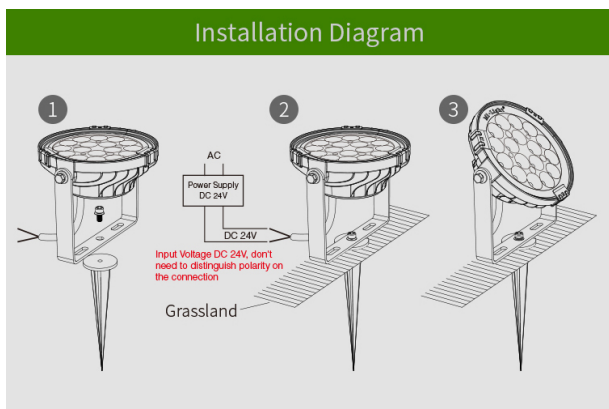

Luminous Flux: 700LM

Light Efficiency: 80LM/W

CRI: >80

Lifespan: 50000 hours

Beam Angle: 15°

Illumination distance: >10m

IP Rate: IP65

Material: Aluminum

Size: 136x135x35mm

Energieeffizienzklasse: A+

kWh/1000h: 9

Merkmale

Merkmal	Wert
Abstrahlwinkel:	15
CC oder CV:	CV
Dimmbar:	Ja
Grösse:	136*135*35
LED - Gehäusematerial:	Aluminium
Lichtfarbe:	RGB-WW
Lichtfarbe in Kelvin:	2700~6500
Lumen:	700
Schutzklasse:	IP65
Volt:	24
Gewicht:	1 Kg

Weitere Bilder

Auto-transmitting Diagram

One Garden Light can transmit the signals from the remote control to another Garden Light within 30m, as long as there is a Garden Light within 30m, the remote control distance can be limitless.

Auto-synchronization function

Different Garden Light can work synchronously when they are started at different times, controlled by the same remote, under same dynamic mode and with same speed.

Zubehör

Art.-Nr.	Name
147981	Synergy 21 LED Fernbedienung RGB-WW (RGB-CCT) 8 Zonen *Milight/Miboxer*
147982	Synergy 21 LED Fernbedienung RGB-WW (RGB-CCT) 4 Zonen *Milight/Miboxer*
148005	Synergy 21 LED Fernbedienung Smart Panel RGB-WW (RGB-CCT) 4 Zonen *Milight/Miboxer*
148006	Synergy 21 LED Fernbedienung Smart Panel RGB-WW (RGB-CCT) 8 Zonen *Milight/Miboxer*
181054	Synergy 21 LED Fernbedienung WLAN Controller *Milight/Miboxer*
162742	Synergy 21 Netzteil - 24V 20W Osram IP67
126355	Synergy 21 Netzteil - 24V 60W Mean Well IP67
184156	Synergy 21 LED Garten Lampe 6W RGB-WW zub Kabel *Milight/Miboxer*
184157	Synergy 21 LED Garten Lampe 6W RGB-WW zub Stecker *Milight/Miboxer*