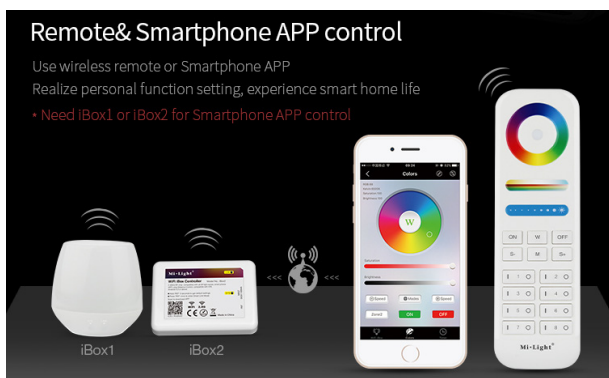

Weitere Bilder

Auto-transmitting Diagram

One Garden Light can transmit the signals from the remote control to another Garden Light within 30m, as long as there is a Garden Light within 30m, the remote control distance can be limitless.

Auto-synchronization function

Different Garden Light can work synchronously when they are started at different times, controlled by the same remote, under same dynamic mode and with same speed.

Zubehör

Art.-Nr.	Name
147981	Synergy 21 LED Fernbedienung RGB-WW (RGB-CCT) 8 Zonen *Milight/Miboxer*
147982	Synergy 21 LED Fernbedienung RGB-WW (RGB-CCT) 4 Zonen *Milight/Miboxer*
148005	Synergy 21 LED Fernbedienung Smart Panel RGB-WW (RGB-CCT) 4 Zonen *Milight/Miboxer*
148006	Synergy 21 LED Fernbedienung Smart Panel RGB-WW (RGB-CCT) 8 Zonen *Milight/Miboxer*
181054	Synergy 21 LED Fernbedienung WLAN Controller *Milight/Miboxer*
162742	Synergy 21 Netzteil - 24V 20W Osram IP67
126355	Synergy 21 Netzteil - 24V 60W Mean Well IP67
184156	Synergy 21 LED Garten Lampe 6W RGB-WW zub Kabel *Milight/Miboxer*
184157	Synergy 21 LED Garten Lampe 6W RGB-WW zub Stecker *Milight/Miboxer*