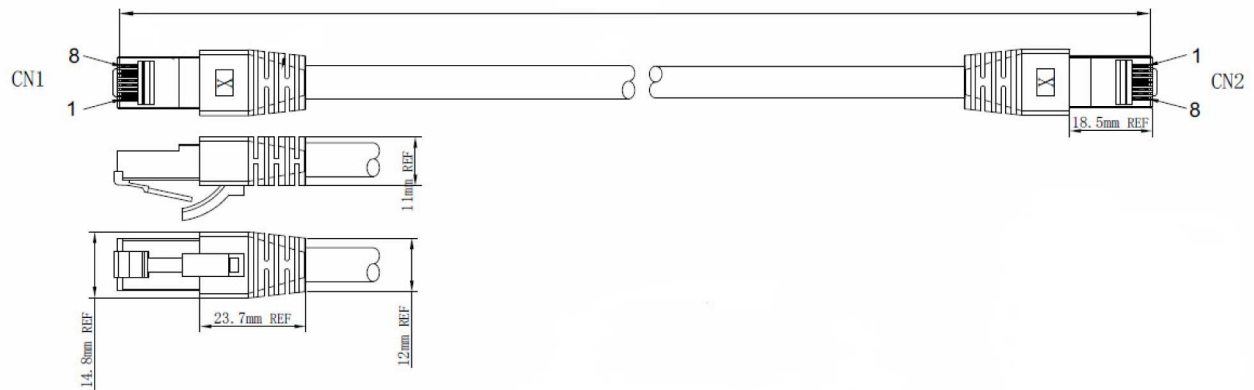

DATENBLATT

RJ45 Patchkabel S/FTP, Cat.8.1, BC, rot

Abbildungen

Ähnlicher Artikel

K5528SW.1	RJ45 Patchkabel S/FTP, Cat.8.1, BC, schwarz
K5528GE.1	RJ45 Patchkabel S/FTP, Cat.8.1, BC, gelb
K5528GN.1	RJ45 Patchkabel S/FTP, Cat.8.1, BC, grün
K5528GR.1	RJ45 Patchkabel S/FTP, Cat.8.1, BC, grau
K5528BL.1	RJ45 Patchkabel S/FTP, Cat.8.1, BC, blau