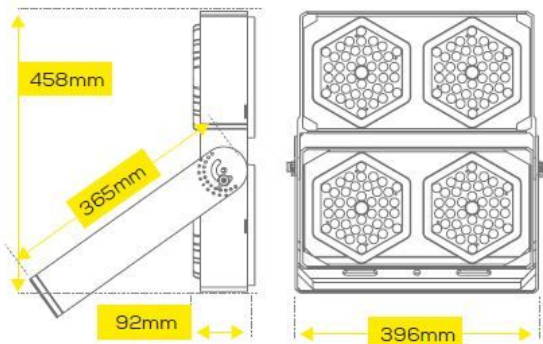

Attributes

Attribute	Value
Abstrahlwinkel:	30
CRI:	>80
Dimmbar:	nein
Grösse:	396*92*458
LED - Gehäusefarbe:	schwarz
LED - Gehäusematerial:	Aluminium
Lichtfarbe:	kaltweiß
Lichtfarbe in Kelvin:	5700
Lumen:	56000
Schutzklasse:	IP67
Volt:	230
Weight:	14.3 Kg
Warranty:	24.00 Months

Additional Images