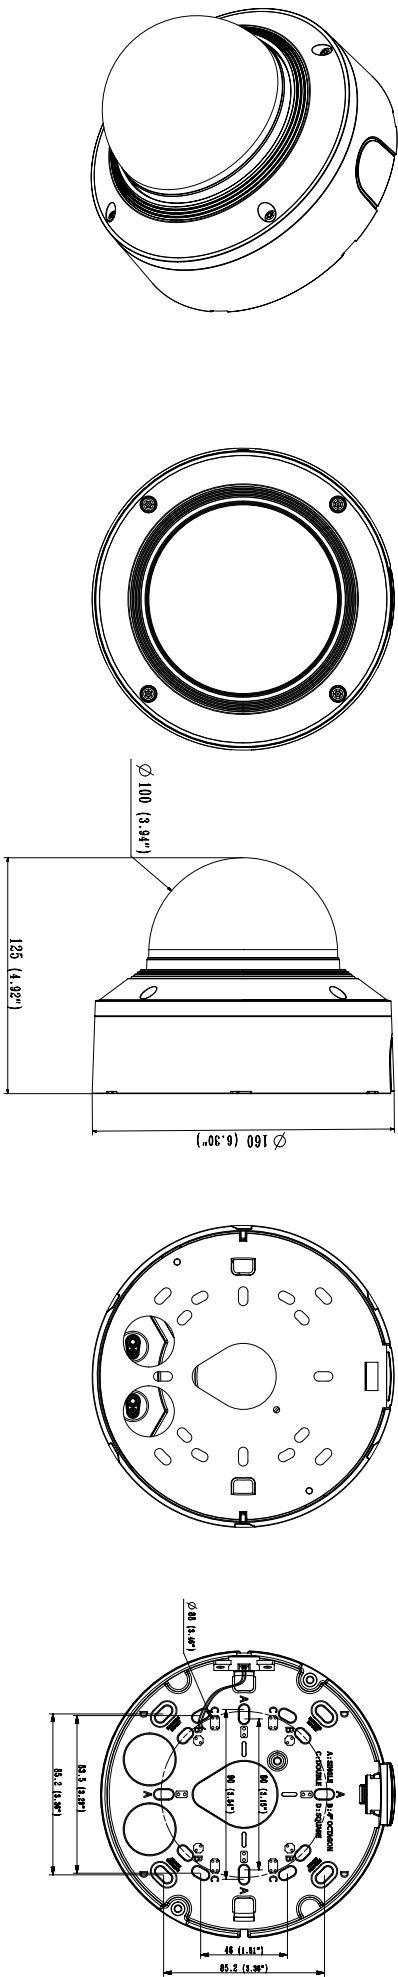

X-PLUS INDOOR VANDAL with SKIN-COVER

APPEARANCE-XND-6081VZ/8081VZ/6081V/6081RV/8081RV

Unit : mm (inch)
SCALE 1:1
ver. 19

X-PLUS INDOOR VANDAL