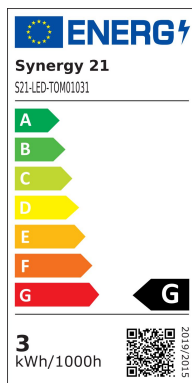

Synergy 21 LED garden spot 3W ww

SYNERGY 21

kwh/1000h:	3,00
Lumens:	195
Watt:	3,0
Nominal Service Life:	35000 Std.
Switching Cycles:	15000
Opt. Ambient Temperature.:	25 °C

Operating voltage: AC 230V
LED: 3*1Watt high-power chip
Beam angle: 30°
Lumen: 195lm, 65lm/Watt
Warm white: 3200K ±250
CRI: Ra>80
Housing: Painted metal
Operating temperature: -40°C to +55°C
Protection class: IP65 (water jet-proof)
Swivelling: 240°
Total height: 14 cm
Base plate diameter: 6.1 cm
Lens diameter: 6.9 cm
Weight: 0.4 kg
Connection cable: 2.5 metres

Energy efficiency class: A+
kWh/1000h: 3