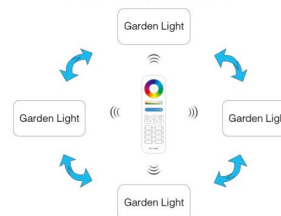

High lumen LED Chips

Low power consumption
and luminance decrease;
Bright color and high brightness