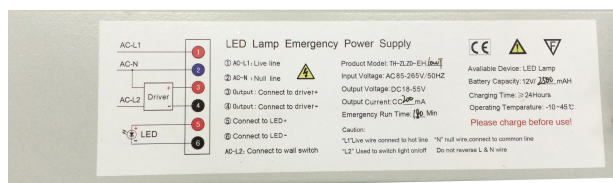

Synergy 21 LED light panel 620*620 with standard power supply unit with emergency power supply 6W

Input: 100-240 V/AC 50/60Hz
Input: 100mA and 6W
Output: 200mA +-5% / 18-55 V/DC / 6 Watt
Charging time: >24h,
Emergency runtime: ~3h
With indicator led and test button
Operating temperature: 0°C to +45°C
LxWxH 300*70*55 mm

Please note that the standard power supply is additionally required.

Additional Images

Accessories

Part No.	Name
147265	Netzkabel 230V Schutzkontakt CEE7(Stecker)->Open End mit Adernendhülsen, 1,8m,Black