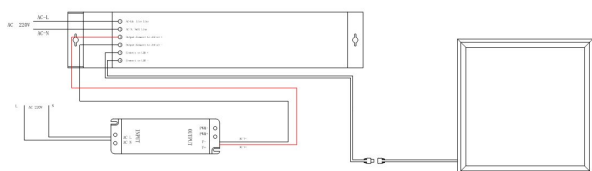

Synergy 21 LED light panel 620*620 with standard power supply unit with emergency power supply 6W

Input: 100-240 V/AC 50/60Hz
Input: 100mA and 6W
Output: 200mA +-5% / 18-55 V/DC / 6 Watt
Charging time: >24h,
Emergency runtime: ~3h
With indicator led and test button
Operating temperature: 0°C to +45°C
LxWxH 300*70*55 mm

Please note that the standard power supply is additionally required.

Additional Images

Accessories

Part No.	Name
147265	Netzkabel 230V Schutzkontakt CEE7(Stecker)->Open End mit Adernendhülsen, 1,8m,Black