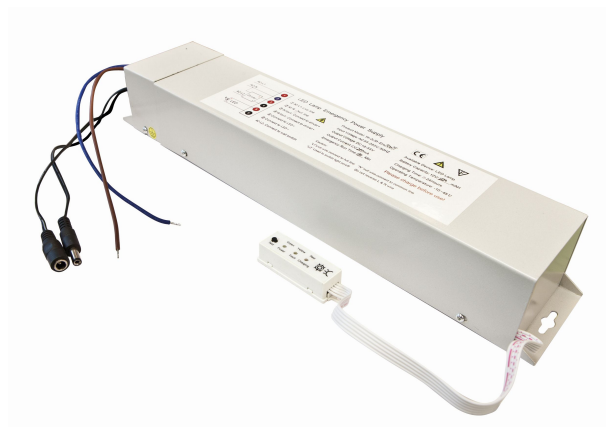

Synergy 21 LED light panel 620*620 with standard power supply unit with emergency power supply 6W

Input: 100-240 V/AC 50/60Hz
Input: 100mA and 6W
Output: 200mA +-5% / 18-55 V/DC / 6 Watt
Charging time: >24h,
Emergency runtime: ~3h
With indicator led and test button
Operating temperature: 0°C to +45°C
LxWxH 300*70*55 mm

Please note that the standard power supply is additionally required.

Additional Images

Accessories

Part No.	Name
147265	Netzkabel 230V Schutzkontakt CEE7(Stecker)->Open End mit Adernendhülsen, 1,8m,Black