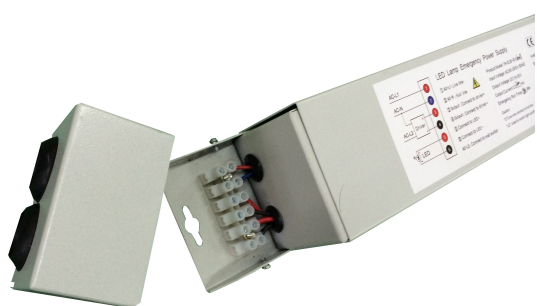

Synergy 21 LED light panel 620*620 with standard power supply unit with emergency power supply 6W

Input: 100-240 V/AC 50/60Hz
Input: 100mA and 6W
Output: 200mA +-5% / 18-55 V/DC / 6 Watt
Charging time: >24h,
Emergency runtime: ~3h
With indicator led and test button
Operating temperature: 0°C to +45°C
LxWxH 300*70*55 mm

Please note that the standard power supply is additionally required.

Additional Images

Accessories

Part No.	Name
147265	Netzkabel 230V Schutzkontakt CEE7(Stecker)->Open End mit Adernendhülsen, 1,8m,Black