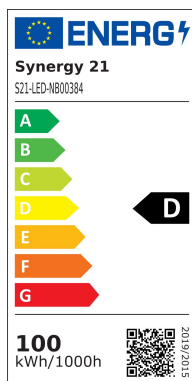

Synergy 21 LED object/stadium HC spotlight 100W IP67 cw dim 60°

kwh/1000h:	100,00
Lumens:	14000
Watt:	100,0
Nominal Service Life:	35000 Std.
Switching Cycles:	50000
Opt. Ambient Temperature.:	25 °C

Operating voltage: AC 85-265V, 50/60Hz
LED: 1 module of 168 LEDs, CREE 3030 140lm/Watt
Power supply unit: 1*MeanWell
Beam angle: 60°, module can be swivelled
Lumen: 1*14000lm
Efficiency: 140Lm/Watt
Light colour: 5700K ±150
CRI: Ra>70
Dimmable: yes, 0-10V
Housing: aluminium
Operating temperature: -40°C to +65°C
Protection class: IP67 / IK08
Dimensions: 208*92*639mm

Other beam angles on request: 10°/30°/60°/90°/120°
Other light colours on request: 4000K/5000K/5700K/6500/

Energy efficiency class: A++
kWh/1000h: 100

The connection of electrical components and systems may only be carried out by only be carried out by qualified specialists!

Attributes

Attribute	Value
Abstrahlwinkel:	60
CRI:	>80
Dimmbar:	0-10V
Grösse:	208*92*639
LED - Gehäusefarbe:	schwarz
LED - Gehäusematerial:	Aluminium
Lichtfarbe:	kaltweiß
Lichtfarbe in Kelvin:	5700
Lumen:	14000
Schutzklasse:	IP67
Volt:	230
Weight:	4 Kg