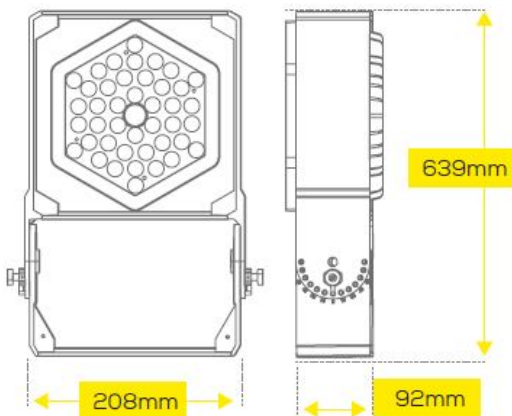

Attributes

Attribute	Value
Abstrahlwinkel:	60
CRI:	>80
Dimmbar:	0-10V
Grösse:	208*92*639
LED - Gehäusefarbe:	schwarz
LED - Gehäusematerial:	Aluminium
Lichtfarbe:	kaltweiß
Lichtfarbe in Kelvin:	5700
Lumen:	14000
Schutzklasse:	IP67
Volt:	230
Weight:	4 Kg

Additional Images