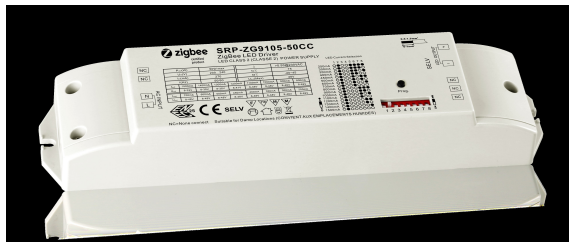

Synergy 21 LED Controller EOS 10 ZigBee CC Controller+power supply 250-1000mA 50W

Zigbee controller + power supply unit in one

Compatible with: Echo Plus speaker, Echo Show, Philips Hue, IKEA TRÅDFR, Homey, OSRAM LIGHTIFY Gateway.....ect

Dimming input: Zigbee

Dimming output: PWM

Dimming Range: 0.01-100%

Input Voltage: 200-240V AC

Power Factor: >0.97

Efficiency: >87%

Output Voltage: 8-52V

Output Current: 250/300/350/400/450/500/600/700/800/900/1000mA

Output Power: 50W max

Output Channel: 1,