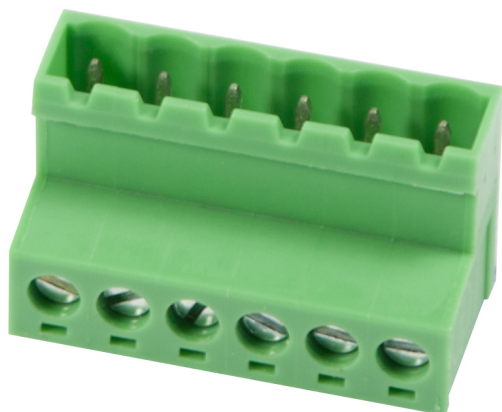

Synergy 21 LED to screw terminal KEFA (Phoenix® compatible) connector 6 M

6-pin screw terminal (plastic)
Max. 10A /240 V load capacity
Suitable for the Synergy21 LED strips, o.ä

Weight: 7 grams

Additional Images

Phoenix male

Phoenix female