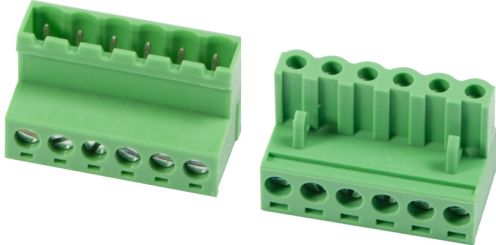

Synergy 21 LED to screw terminal KEFA (Phoenix® compatible) connector 6 M

6-pin screw terminal (plastic)
Max. 10A /240 V load capacity
Suitable for the Synergy21 LED strips, o.ä

Weight: 7 grams

Additional Images

Phoenix male

Phoenix female