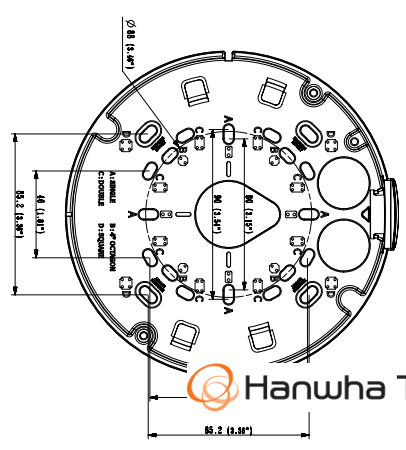

APPEARANCE-XNV-6081Z/8081Z/6081R/6081R/8081R

Unit : mm (inch)
SCALE 1:1
Ver.190

X-PLUS OUTDOOR VANDAL