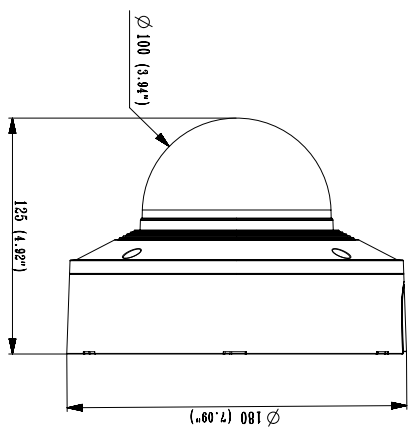

APPEARANCE-XNV-6081Z/8081Z/6081R/6081R/8081R

Unit : mm (inch)
SCALE 1:1
Ver.190

X-PLUS OUTDOOR VANDAL