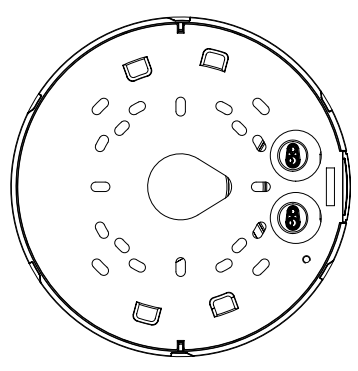

APPEARANCE-XNV-6081Z/8081Z/6081R/6081R/8081R

Unit : mm (inch)
SCALE 1:1
Ver.190

X-PLUS OUTDOOR VANDAL