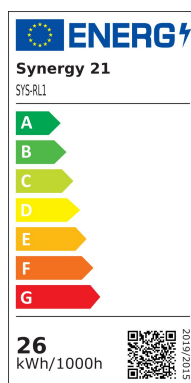

## Synergy 21 LED subordinate wall washer 24W RGB+CCT IP66 24V \*Milight/Miboxer\*

kwh/1000h:	26,40
Lumens:	1800
Watt:	24,0
Nominal Service Life:	35000 Std.
Switching Cycles:	50000
Opt. Ambient Temperature.:	25 °C

The **colour temperature is adjustable from 2700K to 6500K**, allowing you to adjust the light colour as required and create the perfect atmosphere. With a **luminous flux of 1800LM** and a **luminous efficacy of 75LM/W**, this product provides efficient lighting that is also effective in large areas.

Input Voltage: DC24V  
Power: 24W  
Working Temperature: -20~60°  
Colour temperature: 2700~6500K  
Luminous Flux: 1800LM  
Light Efficiency: 75LM/W  
CRI: >80  
Lifespan: 50000h  
Beam Angle: 15\*60°  
Illumination distance: >15m  
IP Rate: IP66  
Housing Material: Die-cast aluminium, stalinite

## Attributes

Attribute	Value
Abstrahlwinkel:	15*60
Ampere:	1
CC oder CV:	CV
Dimmbar:	Ja
Grösse:	1017*64*62
LED - Gehäusematerial:	Aluminium
Lichtfarbe:	RGB-WW
Lichtfarbe in Kelvin:	2700~6500
Lumen:	1800
Schutzklasse:	IP66
Volt:	24
Weight:	1.9 Kg
Warranty:	24.00 Months