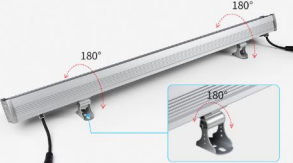

High lumen LED Chips

Optical Lens