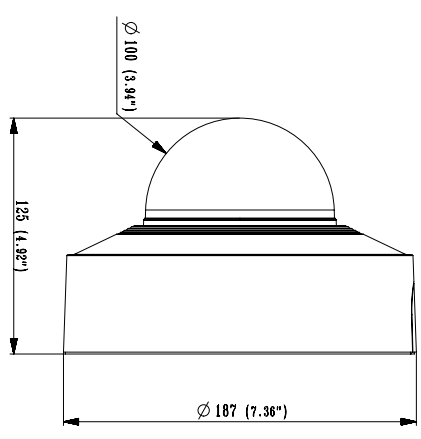

Mechanical

Color / Material	White / Aluminum
RAL Code	RAL9003
Product dimensions / weight	Ø180x125mm(7.09x4.92"), 1.75Kg(3.86 lb)

- The latest product information / specification can be found at hanwha-security.com
- Design and specifications are subject to change without notice.
- Wisenet is the proprietary brand of Hanwha Techwin, formerly known as Samsung Techwin.

APPEARANCE-XNV-6081Z/8081Z/6081R/6081R/8081R

Unit : mm (inch)
 SCALE 1:1
 Ver.190

X-PLUS OUTDOOR VANDAL

X-PLUS OUTDOOR VANDAL with SKIN-COVER

X-PLUS OUTDOOR VANDAL with WEATHER-CAP