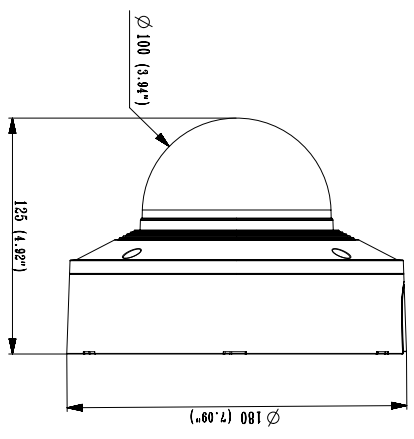

Mechanical

Color / Material	White / Aluminum
RAL Code	RAL9003
Product dimensions / weight	Ø180x125mm(7.09x4.92"), 1.75Kg(3.86 lb)

- The latest product information / specification can be found at hanwha-security.com
- Design and specifications are subject to change without notice.
- Wisenet is the proprietary brand of Hanwha Techwin, formerly known as Samsung Techwin.

APPEARANCE-XNV-6081Z/8081Z/6081R/6081R/8081R

Unit : mm (inch)
 SCALE 1:1
 Ver.190

X-PLUS OUTDOOR VANDAL

X-PLUS OUTDOOR VANDAL with SKIN-COVER

X-PLUS OUTDOOR VANDAL with WEATHER-CAP