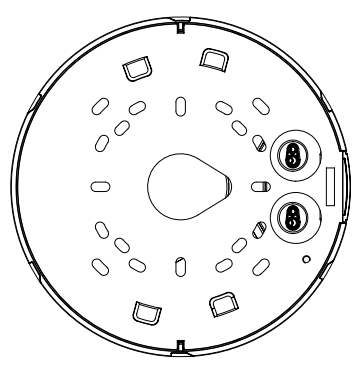

Mechanical

Color / Material	White / Aluminum
RAL Code	RAL9003
Product dimensions / weight	Ø180x125mm(7.09x4.92"), 1.75Kg(3.86 lb)

- The latest product information / specification can be found at hanwha-security.com
- Design and specifications are subject to change without notice.
- Wisenet is the proprietary brand of Hanwha Techwin, formerly known as Samsung Techwin.

APPEARANCE-XNV-6081Z/8081Z/6081R/6081R/8081R

Unit : mm (inch)
 SCALE 1:1
 Ver.190

X-PLUS OUTDOOR VANDAL

X-PLUS OUTDOOR VANDAL with SKIN-COVER

X-PLUS OUTDOOR VANDAL with WEATHER-CAP