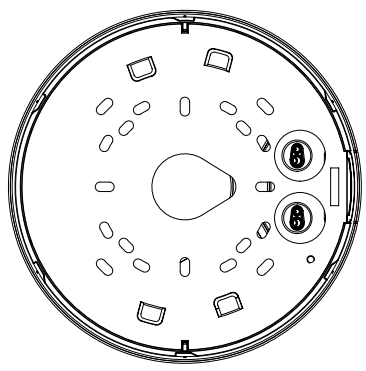

Mechanical

Color / Material	White / Aluminum
RAL Code	RAL9003
Product dimensions / weight	Ø180x125mm(7.09x4.92"), 1.75Kg(3.86 lb)

- The latest product information / specification can be found at hanwha-security.com
- Design and specifications are subject to change without notice.
- Wisenet is the proprietary brand of Hanwha Techwin, formerly known as Samsung Techwin.

APPEARANCE-XNV-6081Z/8081Z/6081R/6081R/8081R

Unit : mm (inch)
 SCALE 1:1
 Ver.190

X-PLUS OUTDOOR VANDAL

X-PLUS OUTDOOR VANDAL with SKIN-COVER

X-PLUS OUTDOOR VANDAL with WEATHER-CAP