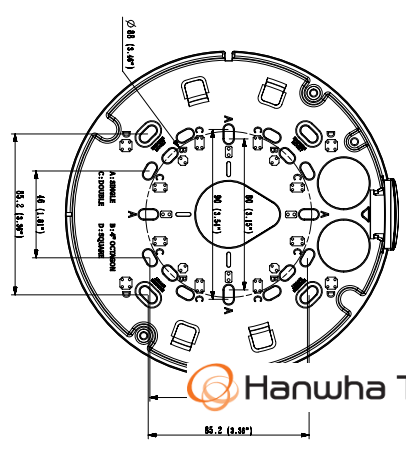

Mechanical

Color / Material	White / Aluminum
RAL Code	RAL9003
Product dimensions / weight	Ø180x125mm(7.09x4.92"), 1.75Kg(3.86 lb)

- The latest product information / specification can be found at hanwha-security.com
- Design and specifications are subject to change without notice.
- Wisenet is the proprietary brand of Hanwha Techwin, formerly known as Samsung Techwin.

APPEARANCE-XNV-6081Z/8081Z/6081R/6081R/8081R

Unit : mm (inch)
 SCALE 1:1
 Ver.190

X-PLUS OUTDOOR VANDAL

X-PLUS OUTDOOR VANDAL with SKIN-COVER

X-PLUS OUTDOOR VANDAL with WEATHER-CAP