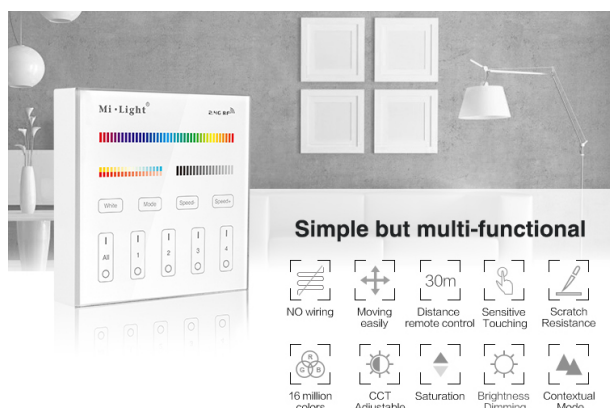

4-zone individually control