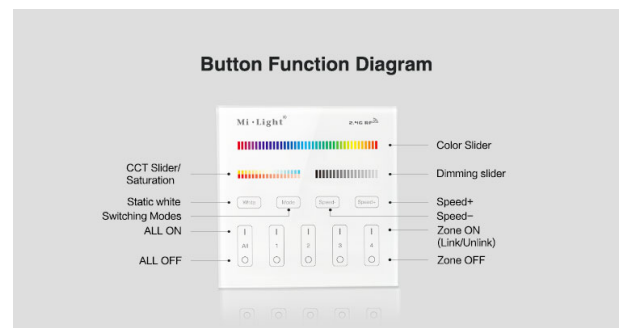

With a transmission power of **6dBm** and a control range of up to **30 meter** you can conveniently adjust your lighting from a distance. The compact and elegant panel has a size of **86x86mm** and blends seamlessly into any living or working environment. In standby mode, the smart panel consumes only **20uA**, making it an energy-efficient choice.

Standby Power: 20uA

Panel Size: 86*86mm

Requires 2 AAA batteries, not included

Attributes

Attribute	Value
Größe:	86*86
Lichtfarbe:	RGB-WW
Weight:	0.2 Kg

Additional Images

9 color changing modes

9 color changing modes, choose the color atmospheres you want

4-zone individually control

Each zone control countless lamps or controllers

COMPATIBLE REMOTE SHEET

Accessories

Part No.	Name
147689	Batterien Micro AAA 1,5V *Duracell* Industrial 10er Pack
124652	Synergy 21 LED dekoline wine glass RGB-W cw *Milight/Miboxer*
124657	Synergy 21 LED dekoline wine glass RGB-W ww *Milight/Miboxer*
147946	Synergy 21 LED Panel round 6W RGB-WW with RF and WLAN *Milight/Miboxer*
147979	Synergy 21 LED Panel round 12W RGB-WW with RF and WLAN *Milight/Miboxer*
147980	Synergy 21 LED panel round 15W RGB-WW with RF and WLAN IP54 *Milight/Miboxer*