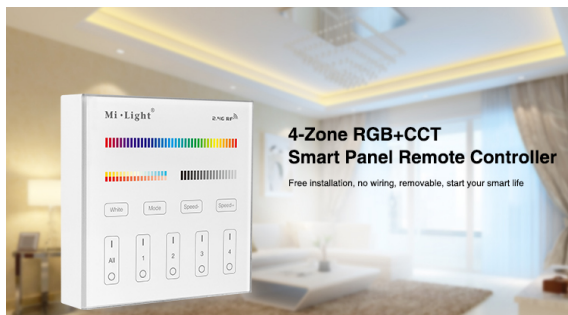

Synergy 21 LED remote smart panel RGB-WW (RGB-CCT) 4 zones *Milight/Miboxer*

Discover the versatile **4-Zone Wireless RGB-CCT Smart Panel**, an advanced remote control that gives you complete control over your LED lighting. This innovative smart panel allows you to conveniently and flexibly control the colour temperature and brightness of your RGB-CCT LED downlights to create the perfect atmosphere in your home.

The **4-zone Wireless RGB-CCT Smart Panel** works reliably in temperatures from **-20 to +60°C**, making it ideal for use in a variety of environments. It is powered by **3V** and requires **2 AAA batteries**, which are not included. The remote control uses a transmission frequency of **2400-2483.5MHz** and a modulation method called **GFSK** to ensure a stable and reliable connection.

With a transmission power of **6dBm** and a control range of up to **30 meter** you can conveniently adjust your lighting from a distance. The compact and elegant panel has a size of **86x86mm** and blends seamlessly into any living or working environment. In standby mode, the smart panel consumes only **20uA**, making it an energy-efficient choice.

Standby Power: 20uA

Panel Size: 86*86mm

Requires 2 AAA batteries, not included

Attributes

Attribute	Value
Größe:	86*86
Lichtfarbe:	RGB-WW
Weight:	0.2 Kg

Additional Images

9 color changing modes

9 color changing modes, choose the color atmospheres you want