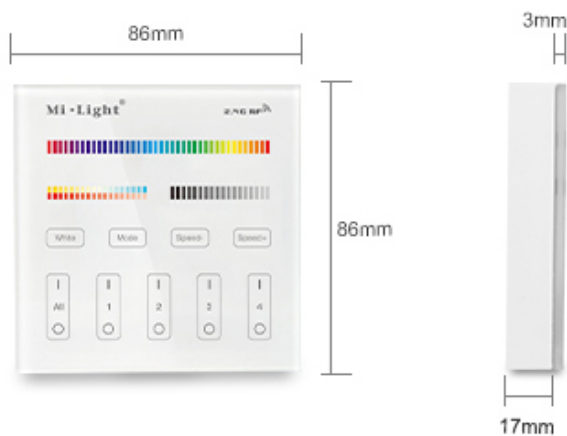

With a transmission power of **6dBm** and a control range of up to **30 meter** you can conveniently adjust your lighting from a distance. The compact and elegant panel has a size of **86x86mm** and blends seamlessly into any living or working environment. In standby mode, the smart panel consumes only **20uA**, making it an energy-efficient choice.

Standby Power: 20uA

Panel Size: 86*86mm

Requires 2 AAA batteries, not included

Attributes

Attribute	Value
Größe:	86*86
Lichtfarbe:	RGB-WW
Weight:	0.2 Kg

Additional Images

9 color changing modes

9 color changing modes, choose the color atmospheres you want

4-zone individually control

Each zone control countless lamps or controllers

COMPATIBLE REMOTE SHEET

Accessories

Part No.	Name
147689	Batterien Micro AAA 1,5V *Duracell* Industrial 10er Pack
124652	Synergy 21 LED dekoline wine glass RGB-W cw *Milight/Miboxer*
124657	Synergy 21 LED dekoline wine glass RGB-W ww *Milight/Miboxer*
147946	Synergy 21 LED Panel round 6W RGB-WW with RF and WLAN *Milight/Miboxer*
147979	Synergy 21 LED Panel round 12W RGB-WW with RF and WLAN *Milight/Miboxer*
147980	Synergy 21 LED panel round 15W RGB-WW with RF and WLAN IP54 *Milight/Miboxer*