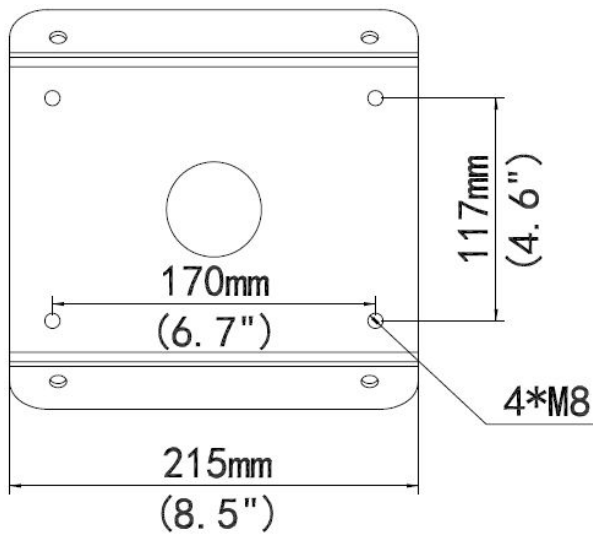

No. d'article: 159721
Numéro de fabricant: ALL-
CAM2498-LEP_Corner_Mount

ALLNET ALL-CAM2498-LEP zbh. Eckhalter/Corner Mount

EAN CODE

Indoor or outdoor, PTZ Dome Corner installation for
ALL-CAM2498-LEP
Dimensions(L x W x H): 215mmx210mmx122mm(8.5" x 8.3"x 4.8")
Material: Steel

Please note: the wall bracket/Wallmount short is still absolutely necessary

Bracket
Application
Dimensions(L x W x H)
Weight
Material

ALL-CAM2498-LEP_Corner_Mount
Indoor or outdoor, pole installation for PTZ dome camera
215mmx170mmx52mm (4.7"x4.7"x2.1")
1.47kg(3.2lb)
Steel

Images supplémentaires

Accessoires

No. d'article	Désignation
159695	ALLNET IP Kamera PTZ / Outdoor / 2MP / IR / 22x opt. Zoom / 54° / "ALL-CAM2498-LEP"
159715	ALLNET IP Kamera zbh. Wallmount/Wandhalter for ALL-CAM2498-LEP
146999	ALLNET PoE USV Backup - USV für Kameras, Accesspoints ALL90011PoE