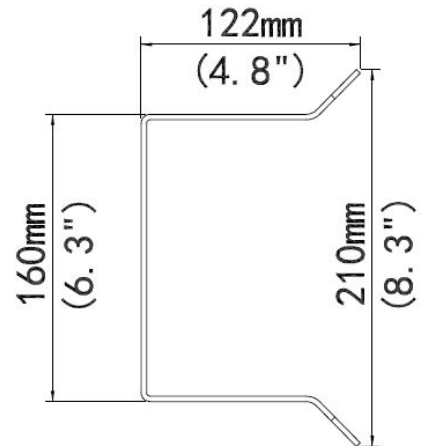

No. d'article: 159721
Numéro de fabricant: ALL-
CAM2498-LEP_Corner_Mount

ALLNET ALL-CAM2498-LEP zbh. Eckhalter/Corner Mount

EAN CODE

Indoor or outdoor, PTZ Dome Corner installation for
ALL-CAM2498-LEP
Dimensions(L x W x H): 215mmx210mmx122mm(8.5" x 8.3"x 4.8")
Material: Steel

Please note: the wall bracket/Wallmount short is still absolutely necessary

Bracket
Application
Dimensions(L x W x H)
Weight
Material

ALL-CAM2498-LEP_Corner_Mount
Indoor or outdoor, pole installation for PTZ dome camera
215mmx170mmx52mm (4.7"x4.7"x2.1")
1.47kg(3.2lb)
Steel

Images supplémentaires

Accessoires

No. d'article	Désignation
159695	ALLNET IP Kamera PTZ / Outdoor / 2MP / IR / 22x opt. Zoom / 54° / "ALL-CAM2498-LEP"
159715	ALLNET IP Kamera zbh. Wallmount/Wandhalter for ALL-CAM2498-LEP
146999	ALLNET PoE USV Backup - USV für Kameras, Accesspoints ALL90011PoE