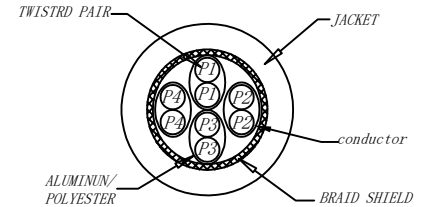

①

MATERIAL LIST:

③	OVER MOLD	PVC 75A	8PCS	
②	PLUG	RJ45 8P8C Shielded Plug, Pin Gold Plated 3u", Shell Nickel Plating , Transparent Blue	2PCS	
①	CABLE	S/FTP CAT. 6A 27AWG (BC+AL-FOIL)*4PAIR+Braid(AL-MG) +JACKET:LSZH OD:5.8±0.2MM	1PCS	
NO.	PARTS NAME	SPECIFICATION STANDARD	QT' Y	REMARK

NOTE:

1. ELECTRICAL TEST:
 - (1). 100% OPEN SHORT, MISS WIRE TEST
 - (2). INSULATION RESISTANCE:DC 300V 10M Ohm;
 - (3). CONTACTOR RESISTANCE:1 OHM per meter
2. FLUKE TEST LIMIT:ISO11801 Channel Class Ea
3. Operating temperature:-20°C ~ + 75°C
4. ROHS 3.0 & REACH COMPLIANT
5. Support PoE/PoE+/PoE++
6. Packing:Synergy21 PE Bag+Label
7. Minimum of the bending radius is 60mm
8. Flame retardant (IEC60332-1-2)
Low smoke(IEC 61034)
Halogen free(IEC 60754-2)