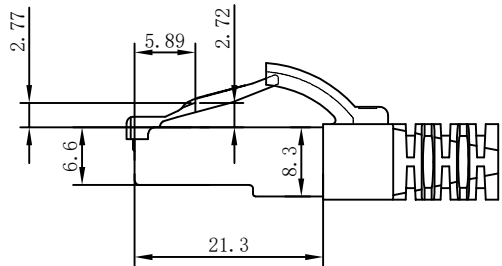

①

MATERIAL LIST:

③	OVER MOLD	PVC 75A	8PCS	
②	PLUG	RJ45 8P8C Shielded Plug, Pin Gold Plated 3u", Shell Nickel Plating , Transparent Blue	2PCS	
①	CABLE	S/FTP CAT. 6A 27AWG (BC+AL-FOIL)*4PAIR+Braid(AL-MG) +JACKET:LSZH OD:5.8±0.2MM	1PCS	
NO.	PARTS NAME	SPECIFICATION STANDARD	QT' Y	REMARK

NOTE:

1. ELECTRICAL TEST:
 - (1). 100% OPEN SHORT, MISS WIRE TEST
 - (2). INSULATION RESISTANCE:DC 300V 10M Ohm;
 - (3). CONTACTOR RESISTANCE:1 OHM per meter
2. FLUKE TEST LIMIT:ISO11801 Channel Class Ea
3. Operating temperature:-20°C ~ + 75°C
4. ROHS 3.0 & REACH COMPLIANT
5. Support PoE/PoE+/PoE++
6. Packing:Synergy21 PE Bag+Label
7. Minimum of the bending radius is 60mm
8. Flame retardant (IEC60332-1-2)
Low smoke(IEC 61034)
Halogen free(IEC 60754-2)