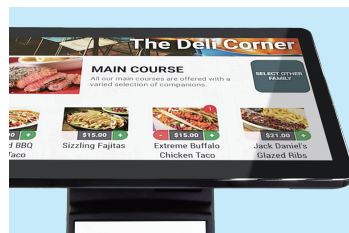

WavePOS 8670

True Flat Screen

2nd LCD Display

Price Checker (Zebra Engine Inside)

Ready in Windows / Android Systems

Model	WavePOS 8670		
CPU	Octa-core Cortex-A53 RK3368 Processor	Intel® Celeron® Bay Trail J1900 Processor	Intel® Atom™ Cherry Trail x5-Z8350 Processor
Display	15.6" TFT LCD Panel		
Resolution	1366 x 768		
Brightness	220 nits		
Touch Screen	PCAP Multitouch Screen		
Memory	2GB DDR3L	4G / 8GB DDR3L	2G / 4G DDR3L
Storage	16GB eMMC 1 x Micro SD Slot	2.5" SATA HDD SSD SATA Interface Max. 1 TB	16GB / 32GB eMMC 1 x Micro SD Slot
Network	10/100 Base-T Fast Ethernet	10/100/1000 Base-T Gigabit Ethernet	10/100 Base-T Fast Ethernet
Power	12V DC-IN		
Weight	8.5 kgs		
Dimension	384 x 399.5 x 205 mm (WxHxD)		
Printer	Paper Width: 80 mm, 200 dpi, Speed: 200 mm/s, Auto Cutter, EPSON ESC/POS®		
OS	Android 8.1	POSReady 7, Windows 7 / 8 / 10	Android 7.1, Windows 10 IoT
Environmental	0°C ~ 40°C, 20% RH ~ 80% RH (Operating) -20°C ~ 60°C, 10% RH ~ 90% RH (Storage)		
Safety	CCC / CE / FCC		
Audio	2 x 2W Speaker	N/A	2 x 2W Speaker
Connectivity	4 x 2.0 USB, 1 x COM, 1 x MicroUSB, 1 x MicroSD, 1 x RJ45, 1 x RJ50, 1 x RJ11, 1 x DC-IN	3 x 2.0 USB, 1 x 3.0 USB, 1 x VGA, 3 x COM, 1 x RJ45, 1 x RJ11, 1 x DC-IN	3 x 2.0 USB, 1 x 3.0 USB, 2 x COM, 1 x MicroUSB, 1 x MicroSD, 1 x RJ45, 1 x RJ11, 1 x DC-IN
I/O Ports			

Features

Option Peripherals