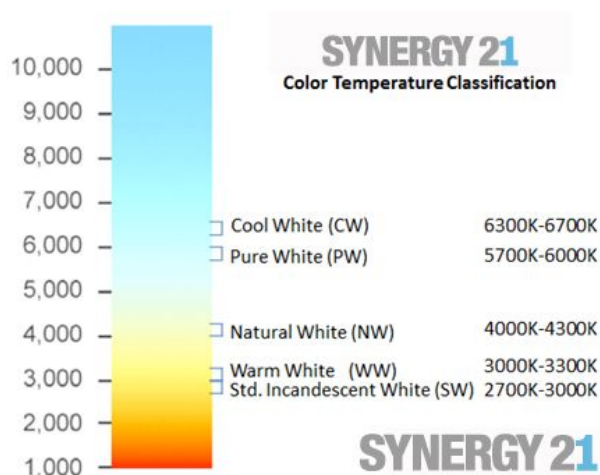

Attributes

Attribute	Value
Abstrahlwinkel:	90
Ampere:	0.70
CC oder CV:	cc
CRI:	80
Dimmbar:	Nein
Grösse:	620*620
LED - Gehäusefarbe:	weiß
Lichtfarbe:	neutralweiß
Lichtfarbe in Kelvin:	4000
Lumen:	4200
Schutzklasse:	IP40
UGR:	<19
Weight:	1.5 Kg
Warranty:	60.00 Months

Additional Images

Dimension A (mm)	Dimension B (mm)	Dimension C (mm)
622±1	622±1	30±1