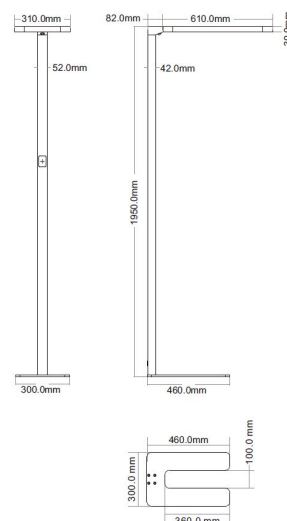

## Imágenes adicionales

|   |   |   |  |
|---|---|---|--|
|    | upwards and downwards lighting with impressive light uniformity |   | Obtuse and sharp rectangle shapes optional |
|   | UGR<19 , widely used in public working area with low UGR        |  | High luminous efficacy, reach to 90lm/W    |
|   |   |  |  |
|  |   |   | Support Dimming                            |