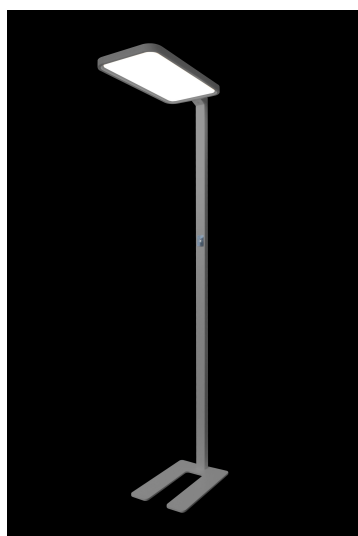

## Synergy 21 Lámpara LED de pie , Gris

kwh/1000h: 80,00

Lúmenes: 7040

Vatio: 80,0

Vida útil nominal: 35000 Std.

Ciclos de conmutación: 50000

Temperatura ambiente  
óptima: 25 °C

## Imágenes adicionales

|   |   |   |  |
|---|---|---|--|
|    | upwards and downwards lighting with impressive light uniformity |   | Obtuse and sharp rectangle shapes optional |
|   | UGR<19 , widely used in public working area with low UGR        |  | High luminous efficacy, reach to 90lm/W    |
|   |   |  |  |
|  |   |   | Support Dimming                            |