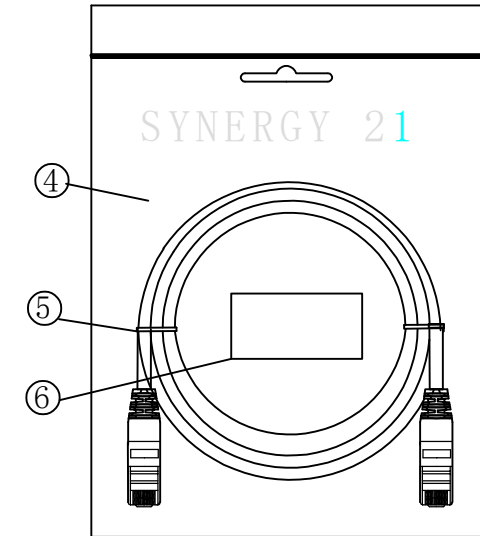

COLOR:BLUE PANTONE 647C		
ITEM	LENGTH/mm	PACKING
S215900	150±10	SYNERGY 21 A Bag
S216002	250±10	SYNERGY 21 A Bag
S216009	500±15	SYNERGY 21 A Bag
S216019	1000±30	SYNERGY 21 A Bag
S216029	1500±30	SYNERGY 21 A Bag
S216038	2000±30	SYNERGY 21 A Bag
S216048	3000±50	SYNERGY 21 A Bag
S216058	5000±200	SYNERGY 21 B Bag
S216068	7500±200	SYNERGY 21 B Bag
S216077	10000±200	SYNERGY 21 B Bag
S216086	15000±300	SYNERGY 21 C Bag
S216095	20000±300	SYNERGY 21 C Bag
S216104	25000±300	SYNERGY 21 C Bag
S216113	30000±300	SYNERGY 21 D Bag

COLOR:BLACK PANTONE BLACK 3C		
ITEM	LENGTH/mm	PACKING
S215907	150±10	SYNERGY 21 A Bag
S216001	250±10	SYNERGY 21 A Bag
S216008	500±15	SYNERGY 21 A Bag
S216018	1000±30	SYNERGY 21 A Bag
S216028	1500±30	SYNERGY 21 A Bag
S216037	2000±30	SYNERGY 21 A Bag
S216047	3000±50	SYNERGY 21 A Bag
S216057	5000±200	SYNERGY 21 B Bag
S216067	7500±200	SYNERGY 21 B Bag
S216076	10000±200	SYNERGY 21 B Bag
S216085	15000±300	SYNERGY 21 C Bag
S216094	20000±300	SYNERGY 21 C Bag
S216103	25000±300	SYNERGY 21 C Bag
S216112	30000±300	SYNERGY 21 D Bag

				SYNERGY 21					
				CUSTOMER NO.		ITEM NO.		SEE THE CHART	
				PRODUCT NAME		CAT. 6 S/FTP PATCH CORD		manufacture country:	
						CHINA		UNIT MM	
				NEW		2015-01-20		A	
				DRAWNBY		CHECKBY		APPOBY	
				DATE		SYNERGY 21		SYNERGY 21	
				REV.		SYNERGY 21		SYNERGY 21	
				REVISION RECORD MODIFICATIONS		SYNERGY 21		DATE	
				BY		CHK		2015-01-20