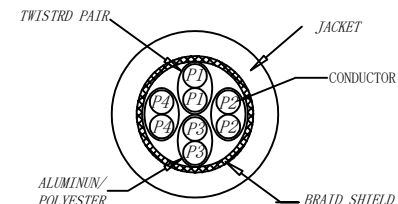

CAT.6 S/FTP LSZH 250MHz ISO/IEC 11801 & EN50173-1 & ANSI/TIA-568-C.2 www.Synergy21.de **CE**

PIN OUT

MATERIAL LIST

⑥	LABEL	NO DRY GLUE LABEL	1	
⑤	MINI TIE	PE MINI TIE (POSSESS METAL) COLOUR SEE THE CHART	2	
④	POLYETHYLENE BAG	SYNERGY 21 SLIP PE BAG	1	
③	CABLE	CAT.6 S/FTP 27AWG(BC*1P+AL-FOIL)*4+Braid (AL-MG) JACKET:LSZH OD:5.8±0.2mm COLOUR SEE THE CHART	1	
②	Over mold	80A PVC, COLOR:SEE THE CHART	2	
①	Plug	RJ45 8P8C'S SHIELED , THE SHELL PLATED NICKEL , PIN GOLD PLATED 3u" RED/TRANSPARENT	2	
NO.	PARTS NAME	SPECIFICATION STANDARD	QT' Y	REMARK

NOTE:

- ELECTRICAL TEST:
 - 100% OPEN SHORT, MISS WIRE TEST
 - INSULATION RESISTANCE:DC 300V 10M Ohm;
 - CONTACTOR RESISTANCE:1 OHM per meter
- FLUKE TEST LIMIT:ISO11801 Channel Class E
- Operating temperature:-20°C~+75°C
- ROHS 3.0 AND REACH compliant
- Support PoE/PoE+/PoE++
- Packing:Synergy21 PE Bag+Label
- Minimum of the bending radius is 60mm
- Flame retardant (IEC60332-1-2)
Low smoke(IEC 61034)
Halogen free(IEC 60754-2)

Hasia		change "ROSH 2.0" to "ROSH 3.0"	2022-02-25	A7	SYNERGY 21					
		Add IEC60332-1-2	2021-01-23	A6						
		Increase the minimum bend radius	2018-11-30	A5						
		Change Moulding	2018-05-29	A4						
		CHANGE PACKING AND BOX MARK	2018-03-12	A3	CUSTOMER NO.		ITEM NO.	SEE THE CHART		
		ADD POE Information	2017-02-06	A2	PRODUCT NAME	CAT. 6 S/FTP PATCH CORD LSZH	manufacture country:	CHINA	UNIT	MM
BY	CHK	REVISION RECORD MODIFICATIONS	DATE	REV.	DRAWNBY	CHECKBY	APPOBY	DATE		
					SYNERGY 21	SYNERGY 21	SYNERGY 21	2015-01-20		

				SYNERGY 21					
				CUSTOMER NO.		ITEM NO.		SEE THE CHART	
				PRODUCT NAME		CAT. 6 S/FTP PATCH CORD		manufacture country:	
						CHINA		UNIT MM	
				NEW		2015-01-20		A	
				DRAWNBY		CHECKBY		APPOBY	
				DATE		SYNERGY 21		SYNERGY 21	
				REV.		SYNERGY 21		SYNERGY 21	
				REVISION RECORD MODIFICATIONS		SYNERGY 21		DATE	
				BY		CHK		2015-01-20	