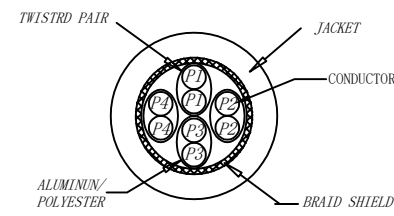

CAT. 6 S/FTP LSZH TPE 250MHz ISO/IEC 11801 & EN50173-1 & ANSI/TIA-568-C.2 www.Synergy21.de CE

PIN OUT

MATERIAL LIST

⑥	LABEL	NO DRY GLUE LABEL	1	
⑤	MINI TIE	PE MINI TIE (POSSESS METAL) COLOUR SEE THE CHART	2	
④	POLYETHYLENE BAG	SYNERGY 21 SLIP PE BAG	1	
③	CABLE	CAT. 6 S/FTP 27AWG (BC*1P+AL-FOIL)*4+Braid(AL-MG) JACKET:TPE LSZH OD:6.0±0.2mm COLOUR SEE THE CHART	1	
②	Over mold	80A PVC, COLOR:SEE THE CHART	2	
①	Plug	RJ45 8P8C'S SHIELDED , THE SHELL PLATED NICKEL , PIN GOLD PLATED 3u" RED/TRANSPARENT	2	
NO.	PARTS NAME	SPECIFICATION STANDARD	QT' Y	REMARK

Hasia		change "ROSH 2.0" to "ROSH 3.0"	2022-02-25	A6	SYNERGY 21					
		Add New Color	2019-03-14	A5						
		Increase the minimum bend radius	2018-11-30	A4	CUSTOMER NO.		ITEM NO.	SEE THE CHART		
		Add moulding size	2018-06-19	A3	PRODUCT NAME	CAT. 6 S/FTP PATCH CORD TPE LSZH	manufacture country:	CHINA	UNIT	MM
		Change Moulding	2018-05-29	A2	DRAWNBY	CHECKBY	APPOBY	DATE		
		CHANGE PACKING AND BOX MARK	2018-03-12	A1	DRAWNBY	CHECKBY	APPOBY	DATE		
BY	CHK	REVISION RECORD MODIFICATIONS	DATE	REV.	SYNERGY 21	SYNERGY 21	SYNERGY 21	2015-01-20		