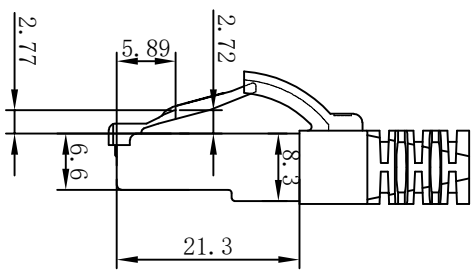

CAT. 6 S/FTP LSZH TPE 250MHz ISO/IEC 11801 & EN50173-1 & ANSI/TIA-568-C.2 www.Synergy21.de CE

PIN OUT

MATERIAL LIST

⑥	LABEL	NO DRY GLUE LABEL	1	
⑤	MINI TIE	PE MINI TIE (POSSESS METAL) COLOUR SEE THE CHART	2	
④	POLYETHYLENE BAG	SYNERGY 21 SLIP PE BAG	1	
③	CABLE	CAT. 6 S/FTP 27AWG (BC*1P+AL-FOIL)*4+Braid(AL-MG) JACKET:TPE LSZH OD:6.0±0.2mm COLOUR SEE THE CHART	1	
②	Over mold	80A PVC, COLOR:SEE THE CHART	2	
①	Plug	RJ45 8P8C'S SHIELDED , THE SHELL PLATED NICKEL , PIN GOLD PLATED 3u" RED/TRANSPARENT	2	
NO.	PARTS NAME	SPECIFICATION STANDARD	QT' Y	REMARK

NOTE:

- ELECTRICAL TEST:
 - 100% OPEN SHORT, MISS WIRE TEST
 - INSULATION RESISTANCE:DC 300V 10M Ohm;
 - CONTACTOR RESISTANCE:1 OHM per meter
- FLUKE TEST LIMIT:ISO11801 Channel Class E
- Working temperature:-10°C ~ + 60°C
- Storage temperature:-20°C ~ +75°C
- RoHS 3.0 AND REACH compliant
- TPE LSZH:Non fire retardant (Conform IEC60754-2、IEC 61034)
- Packing:Synergy21 PE Bag+Label
- Minimum of the bending radius is 60mm