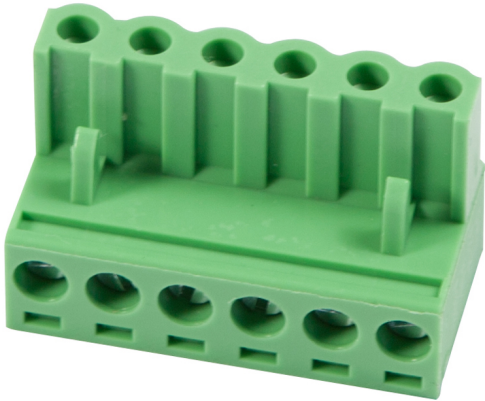

## Synergy 21 LED to screw terminal KEFA (Phoenix® compatible) connector 6 F

6-pole screw terminal (plastic)  
Max. load 10A /240 V  
Suitable for Synergy21 LED Strips, etc.

Weight: 7 grams

## Additional Images

Phoenix male

Phoenix female