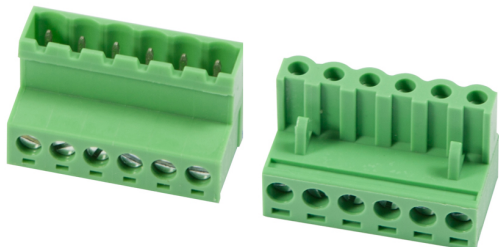

## Synergy 21 LED to screw terminal KEFA (Phoenix® compatible) connector 6 F

6-pole screw terminal (plastic)  
Max. load 10A /240 V  
Suitable for Synergy21 LED Strips, etc.

Weight: 7 grams

## Additional Images

Phoenix male

Phoenix female