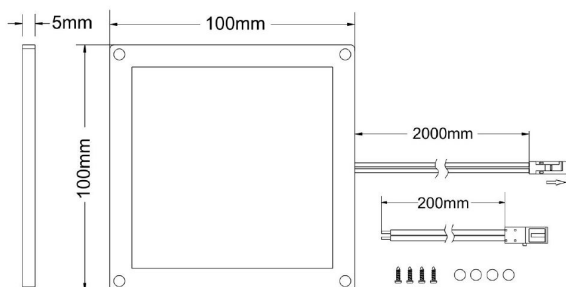

Attribute	Value
CRI:	80
Dimmbar:	Nein
Grösse:	100*100
LED - Gehäusefarbe:	weiß
Lichtfarbe:	warmweiß
Lichtfarbe in Kelvin:	3000
Lumen:	150
Schutzklasse:	IP40
Weight:	0.12 Kg
Warranty:	60.00 Months

Additional Images

Accessories

Part No.	Name
78198	Synergy 21 Netzteil - 12V 30W IP67
107727	HEP Power Supply - 12V 12W - HEP for Flush Mount Box