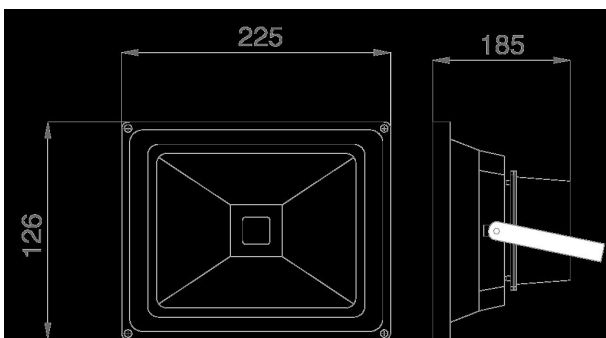

Attributes

Attribute	Value
Abstrahlwinkel:	120
Betriebstemperatur:	-25°C bis +55°C
CRI:	>80
Dimmbar:	TRIAC
Grösse:	126*225*185
LED - Gehäusefarbe:	grau
LED - Gehäusematerial:	Aluminium
Lichtfarbe:	neutralweiß
Lichtfarbe in Kelvin:	4500
Lumen:	3900
Schutzklasse:	IP65
Volt:	230
Weight:	2.3 Kg
Warranty:	60.00 Months

Additional Images