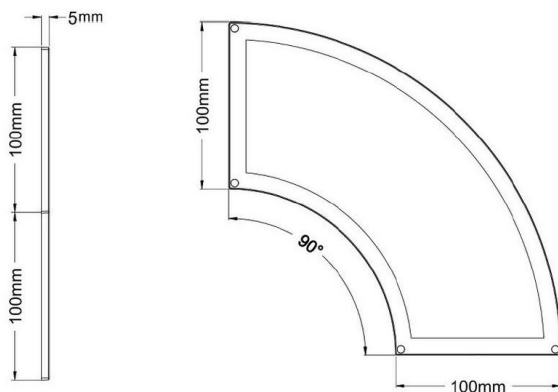

Attribute	Value
CRI:	80
Dimmbar:	Nein
Grösse:	100
LED - Gehäusefarbe:	weiß
Lichtfarbe:	warmweiß
Lichtfarbe in Kelvin:	3000
Lumen:	490
Schutzklasse:	IP40
Weight:	0.24 Kg
Warranty:	60.00 Months

Additional Images

Accessories

Part No.	Name
78198	Synergy 21 Netzteil - 12V 30W IP67
107727	HEP Power Supply - 12V 12W - HEP for Flush Mount Box