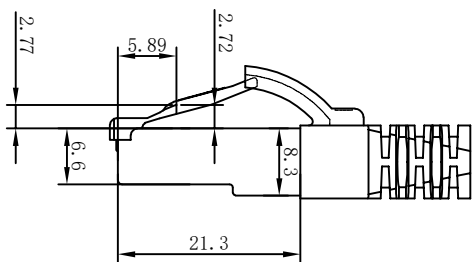

3P Certified CAT.6A/Class Ea S/FTP 26AWG LSZH TPE 500MHz ISO/IEC 11801 Class Ea Channel Link 100% tested & EN 50173-1 & ANSI/TIA-568-C.2 www.Synergy21.de **CE**

WIRING DIAGRAM

NOTE:

1. ELECTRICAL TEST:
 - (1). 100% OPEN SHORT, MISS WIRE TEST
 - (2). INSULATION RESISTANCE:DC 300V 10M Ohm;
 - (3). CONTACTOR RESISTANCE:1 OHM per meter
2. FLUKE TEST LIMIT:ISO11801 Channel Class Ea
3. Operating temperature:-20°C ~ + 75°C
4. ROHS 3.0 AND REACH COMPLIANT
5. Support PoE/PoE+/PoE++
6. Packing:Synergy21 PE Bag+Label
7. Minimum of the bending radius is 60mm
8. Halogen free(IEC 60754-2)
Low smoke (IEC 61034)

MATERIAL LIST:

| | | | | |
|-----|------------|---|-------|--------|
| ③ | OVER MOLD | PVC 75A | 2PCS | |
| ② | PLUG | POLYCARBONATE RJ45 8P8C PIN GOLD PLATED 3U", LONG BODY, TRANSPARENT BLUE | 2PCS | |
| ① | CABLE | S/FTP CAT.6A (26AWG BC*1P+AL-FOIL)*4PAIR+Braid AL-MG+ JACKET:Super Flex TPE, OD:6.0±0.2MM | 1PCS | |
| NO. | PARTS NAME | SPECIFICATION STANDARD | QT' Y | REMARK |

| | | | | | | | | | | |
|-------------------|--|---------------------------------|--|--|------------|--|----------|--|--|--|
| SYNERGY 21 | | | | | | | | | | |
| | | | | | CUSTOMER | | ITEM NO. | | See The Chart | |
| Hasia | | change "ROSH 2.0" to "ROSH 3.0" | | | 2022-02-25 | | A1 | | PRODUCT NAME CAT.6A S/FTP 26awg PATCH CORD TPE | |
| | | NEW | | | 2019-03-19 | | A | | manufacture country: CHINA | |
| BY | | CHK | | | DATE | | REV. | | UNIT MM | |
| | | REVISION RECORD MODIFICATIONS | | | | | | | DATE | |
| | | | | | | | | | APPROVE | |
| | | | | | | | | | DATE | |
| | | | | | | | | | SYNERGY 21 | |
| | | | | | | | | | SYNERGY 21 | |
| | | | | | | | | | SYNERGY 21 | |
| | | | | | | | | | 2019-03-19 | |