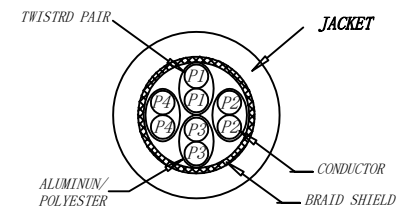

3P Certified CAT.6A/Class Ea S/FTP 26AWG LSZH TPE 500MHz ISO/IEC 11801 Class Ea Channel Link 100% tested & EN 50173-1 & ANSI/TIA-568-C.2 www.Synergy21.de **CE**

WIRING DIAGRAM

NOTE:

1. ELECTRICAL TEST:
 - (1). 100% OPEN SHORT, MISS WIRE TEST
 - (2). INSULATION RESISTANCE:DC 300V 10M Ohm;
 - (3). CONTACTOR RESISTANCE:1 OHM per meter
2. FLUKE TEST LIMIT:ISO11801 Channel Class Ea
3. Operating temperature:-20°C ~ + 75°C
4. ROHS 3.0 AND REACH COMPLIANT
5. Support PoE/PoE+/PoE++
6. Packing:Synergy21 PE Bag+Label
7. Minimum of the bending radius is 60mm
8. Halogen free(IEC 60754-2)
Low smoke (IEC 61034)

MATERIAL LIST:

| | | | | |
|-----|------------|---|-------|--------|
| ③ | OVER MOLD | PVC 75A | 2PCS | |
| ② | PLUG | POLYCARBONATE RJ45 8P8C PIN GOLD PLATED 3U", LONG BODY, TRANSPARENT BLUE | 2PCS | |
| ① | CABLE | S/FTP CAT.6A (26AWG BC*1P+AL-FOIL)*4PAIR+Braid AL-MG+ JACKET:Super Flex TPE, OD:6.0±0.2MM | 1PCS | |
| NO. | PARTS NAME | SPECIFICATION STANDARD | QT' Y | REMARK |

| | | | | | | | | | | |
|-------------------|--|---------------------------------|--|--|------------|--|----------|--|--|--|
| SYNERGY 21 | | | | | | | | | | |
| | | | | | CUSTOMER | | ITEM NO. | | See The Chart | |
| Hasia | | change "ROSH 2.0" to "ROSH 3.0" | | | 2022-02-25 | | A1 | | PRODUCT NAME CAT.6A S/FTP 26awg PATCH CORD TPE | |
| | | NEW | | | 2019-03-19 | | A | | manufacture country: CHINA | |
| BY | | CHK | | | DATE | | REV. | | UNIT MM | |
| | | REVISION RECORD MODIFICATIONS | | | | | | | DATE | |
| | | | | | | | | | APPROVE | |
| | | | | | | | | | DATE | |
| | | | | | | | | | SYNERGY 21 | |
| | | | | | | | | | SYNERGY 21 | |
| | | | | | | | | | SYNERGY 21 | |
| | | | | | | | | | 2019-03-19 | |