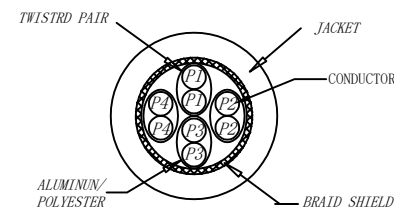

CAT. 6 S/FTP LSZH TPE 250MHz ISO/IEC 11801 & EN50173-1 & ANSI/TIA-568-C.2 www.Synergy21.de CE

PIN OUT

MATERIAL LIST

⑥	LABEL	NO DRY GLUE LABEL	1	
⑤	MINI TIE	PE MINI TIE(POSSESS METAL) COLOUR SEE THE CHART	2	
④	POLYETHYLENE BAG	SYNERGY 21 SLIP PE BAG	1	
③	CABLE	CAT. 6 S/FTP 27AWG (BC*1P+AL-FOIL)*4+Braid(AL-MG) JACKET:TPE LSZH OD:6.0±0.2mm COLOUR SEE THE CHART	1	
②	Over mold	80A PVC, COLOR:SEE THE CHART	2	
①	Plug	RJ45 8P8C' S SHIELDED , THE SHELL PLATED NICKEL , PIN GOLD PLATED 3u" RED/TRANSPARENT	2	
NO.	PARTS NAME	SPECIFICATION STANDARD	QT' Y	REMARK

Hasia		change "ROSH 2.0" to "ROSH 3.0"	2022-02-25	A6	SYNERGY 21					
		Add New Color	2019-03-14	A5						
		Increase the minimum bend radius	2018-11-30	A4	CUSTOMER NO.		ITEM NO.	SEE THE CHART		
		Add moulding size	2018-06-19	A3	PRODUCT NAME	CAT. 6 S/FTP PATCH CORD TPE LSZH	manufacture country:	CHINA	UNIT	MM
		Change Moulding	2018-05-29	A2	DRAWNBY	CHECKBY	APPOBY	DATE		
		CHANGE PACKING AND BOX MARK	2018-03-12	A1	DRAWNBY	CHECKBY	APPOBY	DATE		
BY	CHK	REVISION RECORD MODIFICATIONS	DATE	REV.	SYNERGY 21	SYNERGY 21	SYNERGY 21	2015-01-20		