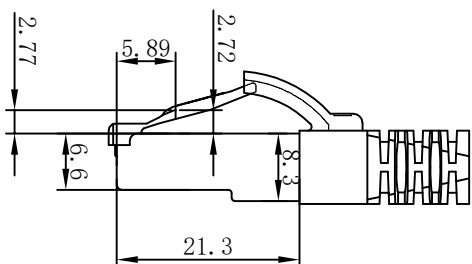

CAT. 6 S/FTP LSZH TPE 250MHz ISO/IEC 11801 & EN50173-1 & ANSI/TIA-568-C.2 www.Synergy21.de CE

PIN OUT

MATERIAL LIST

⑥	LABEL	NO DRY GLUE LABEL	1	
⑤	MINI TIE	PE MINI TIE(POSSESS METAL) COLOUR SEE THE CHART	2	
④	POLYETHYLENE BAG	SYNERGY 21 SLIP PE BAG	1	
③	CABLE	CAT. 6 S/FTP 27AWG (BC*1P+AL-FOIL)*4+Braid(AL-MG) JACKET:TPE LSZH OD:6.0±0.2mm COLOUR SEE THE CHART	1	
②	Over mold	80A PVC, COLOR:SEE THE CHART	2	
①	Plug	RJ45 8P8C' S SHIELDED , THE SHELL PLATED NICKEL , PIN GOLD PLATED 3u" RED/TRANSPARENT	2	
NO.	PARTS NAME	SPECIFICATION STANDARD	QT' Y	REMARK

NOTE:

- ELECTRICAL TEST:
 - 100% OPEN SHORT, MISS WIRE TEST
 - INSULATION RESISTANCE:DC 300V 10M Ohm;
 - CONTACTOR RESISTANCE:1 OHM per meter
- FLUKE TEST LIMIT:ISO11801 Channel Class E
- Working temperature:-10°C ~ + 60°C
- Storage temperature:-20°C~+75°C
- RoHS 3.0 AND REACH compliant
- TPE LSZH:Non fire retardant(Conform IEC60754-2、IEC 61034)
- Packing:Synergy21 PE Bag+Label
- Minimum of the bending radius is 60mm