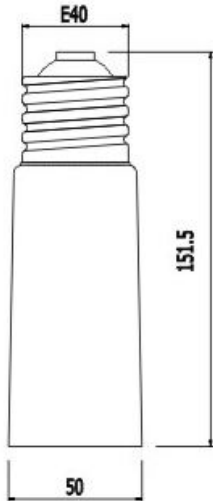

Synergy 21 LED adapter for LED lamps E40->E40 long

Adapter for LED light sources
from base E40 to E40
Total extension 15cm