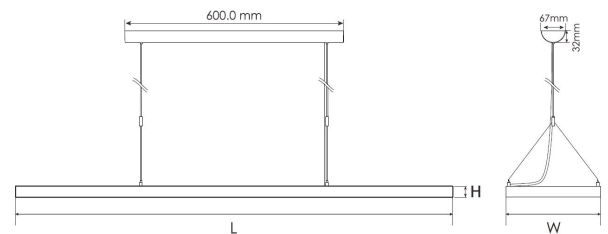

Frame colour: white RAL9003
Power consumption: 60Watt, 20W up, 40W down
Lumen output: 5750lm
Neutral white: 4100k ±150
Colour rendering: CRI >80
UGR: <19 with light downwards, no UGR upwards
Beam angle: 120° (total)
Operating temperature: -20° to +45°
Power supply: 100-240V
Power supply: built-in power supply, 0-10V dimmable
Size: 1200mm x 260mm x 30mm
Aluminium housing incl. ceiling mounting kit

Energy efficiency class: A++
kWh/1000h: 66

Attributes

Attribute	Value
-----------	-------

Abstrahlwinkel:	120
CRI:	80
Dimmbar:	Ja
Grösse:	1200*260
LED - Gehäusefarbe:	weiß
Lichtfarbe:	neutralweiß
Lichtfarbe in Kelvin:	5750
Lumen:	5750
Weight:	5 Kg
Warranty:	60.00 Months

Additional Images

L*W*H=1200*260*30mm