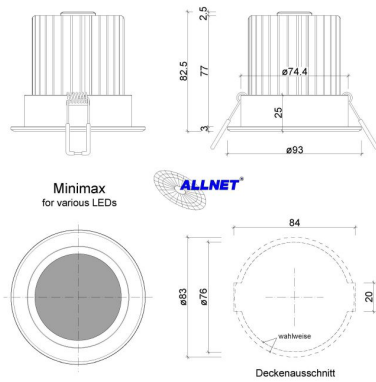

Synergy 21 LED recessed ceiling spot Prometheus mini-max dual white (CCT) V2

SYNERGY 21

kwh/1000h:	8,00
Lumens:	880
Watt:	8,0
Nominal Service Life:	35000 Std.
Switching Cycles:	50000
Opt. Ambient Temperature.:	25 °C

8 watt recessed ceiling spotlight
Anodised aluminium surface, matt finish
Power supply: 12 Volt
Beam angle : 60 °
LED chip: 8x1 watt, 4x1 watt warm white, 4x1 watt cold white
Lumen: 960lm, 120lm/w
Kelvin: 3000 ± 250, 6250 ± 250
Head diameter: 93 mm
Total height: 80 mm
Spring clip with plastic coating
Frosted glass disc
two-part, recessed ceiling ring and luminaire body with cooling

Bolt circle: $\varnothing 74.4\text{mm}$ => saw $\varnothing 75$ or $\varnothing 76$

Energy efficiency class: A++
kWh/1000h: 8

Additional Images

Accessories

Part No.	Name
135731	Synergy 21 LED Controller 3653 LED RGB-WW (RGB-CCT) Master Set
90560	Synergy 21 LED zub Screw Terminal KEFA (Phoenix® compatible) Plug 5 F
90562	Synergy 21 LED zub screw terminal KEFA (Phoenix® compatible) plug 5 M
102189	PortaLuce® Lightcontroller N°3458 Distributor
136728	Mean Well Power Supply - 12V 60W IP67