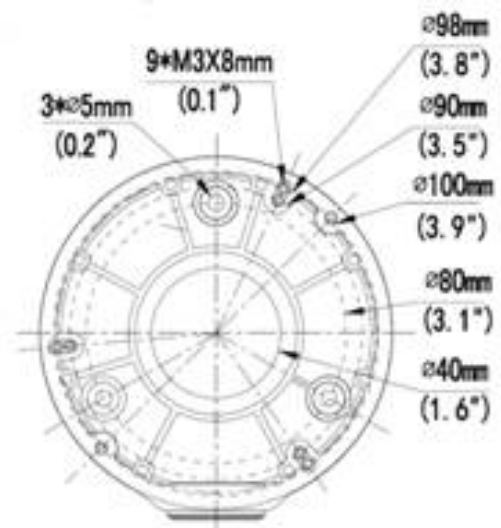

ALLNET ALL-CAM2488-LVEN zbh. Junction Box

EAN CODE

Junction box for ALL-CAM2488-LVEN fixed dome camera
dimension: 109mmx39mm (4.3" x1.5")

Bracket	ALL-CAM2488-LVEN_Junction_Box
Application	Junction box for IPC32X Series fixed dome and mini dome camera
Dimensions	?109mmx39mm (4.3" x1.5")
Weight	0.2kg(0.44lb)
Material	Aluminum alloy

Additional Images

Accessories

Part No.	Name
159691	ALLNET IP Kamera Fix Dome Outdoor / 5MP / IR / Vandalismus / Low-Light / 79° / "ALL-CAM2488-LVEN"
146999	ALLNET PoE USV Backup - USV für Kameras, Accesspoints ALL90011PoE