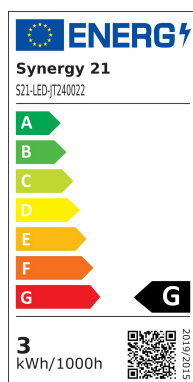

Synergy 21 LED table lamp SOLAR/rechargeable battery, outdoor IP54, touch switch dimmable, transparent-black

kwh/1000h:	3,30
Lumens:	270
Watt:	3,3
Nominal Service Life:	25000 Std.
Switching Cycles:	50000
Opt. Ambient Temperature.:	25 °C

The lamp has a **wattage of 3.3W** and emits a warm light with a **colour temperature of 3000K warm white**, which is ideal for cosy evenings. With **IP54 certification**, the lamp is weatherproof and therefore perfect for outdoor use. The **battery with 2*1800mAh** enables an **operating time of approx. 6-7 hours** on a full charge, so you can benefit from the lighting for a long time.

Operating time: approx. 6-7 hours with a fully charged battery.

On/off/dimming via touch on the top of the lampshade

Attributes

Attribute	Value
Abstrahlwinkel:	120
CRI:	>80
Dimmbar:	Ja, touchdimm, stufenlos
Grösse:	291*180
LED - Gehäusefarbe:	transparent schwarz
LED - Gehäusematerial:	PC/ABS/Metall
Lichtfarbe in Kelvin:	3000
Lichtfarbe in nm:	warmweiß
Lumen:	270
Schutzklasse:	IP54
Volt:	5
Weight:	0.35 Kg
Warranty:	24.00 Months