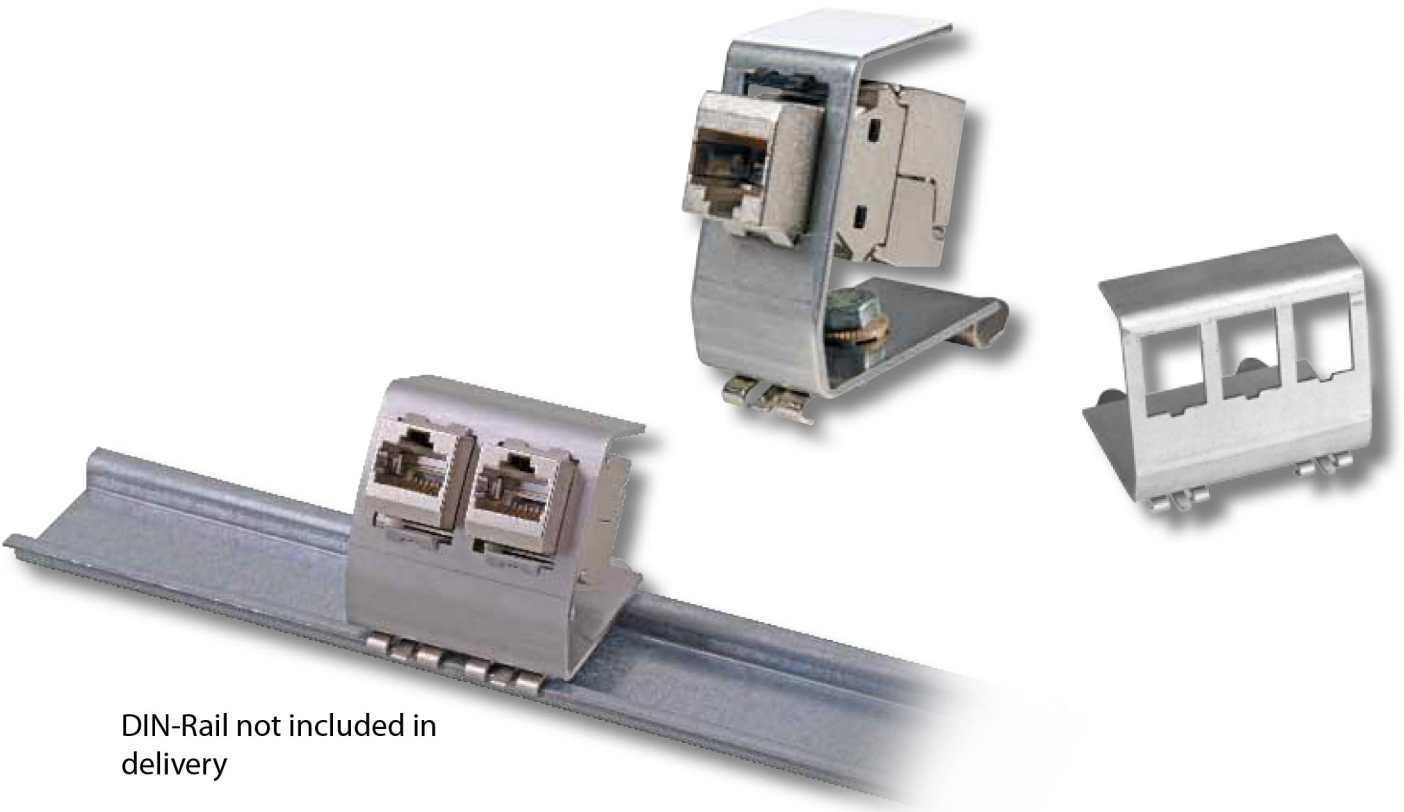

DATASHEET

DIN Rail Adapter for Keystone modules

DIN-Rail not included in delivery

Specifications

- Suitable for keystone modules
- Delivery without keystone

Art.No.		File			
Description	DIN Rail Adapter for Keystone				
Created	Date	Last revision	Date	Proved	Date
Frederik Dotzki	23.09.2013	EP	25.06.2014	EP	25.06.2014

DATASHEET

DIN Rail Adapter for Keystone modules

Order data

Type

DIN Rail Adapter for 1 x Keystone

DIN Rail Adapter for 2 x Keystone

DIN Rail Adapter for 2 x Keystone

Art.No.		File			
Description	DIN Rail Adapter for Keystone				
Created	Date	Last revision	Date	Proved	Date
Frederik Dotzki	23.09.2013	EP	25.06.2014	EP	25.06.2014