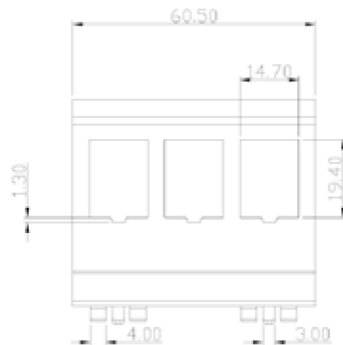

DATASHEET

DIN Rail Adapter for Keystone modules

DIN-Rail not included in delivery

Specifications

- Suitable for keystone modules
- Delivery without keystone

Art.No.		File			
Description	DIN Rail Adapter for Keystone				
Created	Date	Last revision	Date	Proved	Date
Frederik Dotzki	23.09.2013	EP	25.06.2014	EP	25.06.2014

DATASHEET

DIN Rail Adapter for Keystone modules

Order data

Type

DIN Rail Adapter for 1 x Keystone

DIN Rail Adapter for 2 x Keystone

DIN Rail Adapter for 2 x Keystone

Art.No.		File			
Description	DIN Rail Adapter for Keystone				
Created	Date	Last revision	Date	Proved	Date
Frederik Dotzki	23.09.2013	EP	25.06.2014	EP	25.06.2014