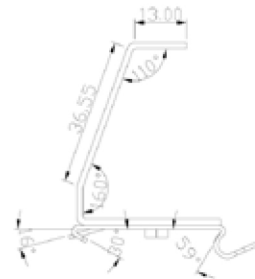

DATASHEET

DIN Rail Adapter for Keystone modules

DIN-Rail not included in delivery

Specifications

- Suitable for keystone modules
- Delivery without keystone

Art.No.		File			
Description	DIN Rail Adapter for Keystone				
Created	Date	Last revision	Date	Proved	Date
Frederik Dotzki	23.09.2013	EP	25.06.2014	EP	25.06.2014

DATASHEET

DIN Rail Adapter for Keystone modules

Order data

Type

DIN Rail Adapter for 1 x Keystone

DIN Rail Adapter for 2 x Keystone

DIN Rail Adapter for 2 x Keystone

Art.No.		File			
Description	DIN Rail Adapter for Keystone				
Created	Date	Last revision	Date	Proved	Date
Frederik Dotzki	23.09.2013	EP	25.06.2014	EP	25.06.2014