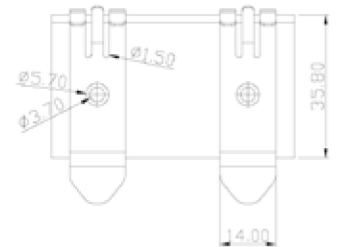

DATASHEET

DIN Rail Adapter for Keystone modules

DIN-Rail not included in delivery

Specifications

- Suitable for keystone modules
- Delivery without keystone

Art.No.		File			
Description	DIN Rail Adapter for Keystone				
Created	Date	Last revision	Date	Proved	Date
Frederik Dotzki	23.09.2013	EP	25.06.2014	EP	25.06.2014

DATASHEET

DIN Rail Adapter for Keystone modules

Order data

Type

DIN Rail Adapter for 1 x Keystone

DIN Rail Adapter for 2 x Keystone

DIN Rail Adapter for 2 x Keystone

Art.No.		File			
Description	DIN Rail Adapter for Keystone				
Created	Date	Last revision	Date	Proved	Date
Frederik Dotzki	23.09.2013	EP	25.06.2014	EP	25.06.2014