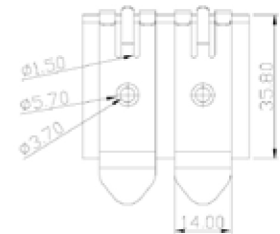

DATASHEET

DIN Rail Adapter for Keystone modules

DIN-Rail not included in delivery

Specifications

- Suitable for keystone modules
- Delivery without keystone

Art.No.		File			
Description	DIN Rail Adapter for Keystone				
Created	Date	Last revision	Date	Proved	Date
Frederik Dotzki	23.09.2013	EP	25.06.2014	EP	25.06.2014

DATASHEET

DIN Rail Adapter for Keystone modules

Order data

Type

DIN Rail Adapter for 1 x Keystone

DIN Rail Adapter for 2 x Keystone

DIN Rail Adapter for 2 x Keystone

Art.No.		File			
Description	DIN Rail Adapter for Keystone				
Created	Date	Last revision	Date	Proved	Date
Frederik Dotzki	23.09.2013	EP	25.06.2014	EP	25.06.2014