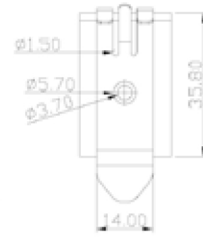

DATASHEET

DIN Rail Adapter for Keystone modules

DIN-Rail not included in delivery

Specifications

- Suitable for keystone modules
- Delivery without keystone

Art.No.		File			
Description	DIN Rail Adapter for Keystone				
Created	Date	Last revision	Date	Proved	Date
Frederik Dotzki	23.09.2013	EP	25.06.2014	EP	25.06.2014

DATASHEET

DIN Rail Adapter for Keystone modules

Order data

Type

DIN Rail Adapter for 1 x Keystone

DIN Rail Adapter for 2 x Keystone

DIN Rail Adapter for 2 x Keystone

Art.No.		File			
Description	DIN Rail Adapter for Keystone				
Created	Date	Last revision	Date	Proved	Date
Frederik Dotzki	23.09.2013	EP	25.06.2014	EP	25.06.2014