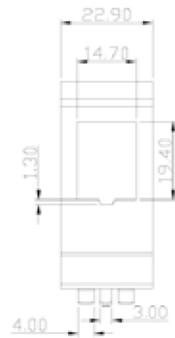

DATASHEET

DIN Rail Adapter for Keystone modules

DIN-Rail not included in delivery

Specifications

- Suitable for keystone modules
- Delivery without keystone

Art.No.		File			
Description	DIN Rail Adapter for Keystone				
Created	Date	Last revision	Date	Proved	Date
Frederik Dotzki	23.09.2013	EP	25.06.2014	EP	25.06.2014

DATASHEET

DIN Rail Adapter for Keystone modules

Order data

Type

DIN Rail Adapter for 1 x Keystone

DIN Rail Adapter for 2 x Keystone

DIN Rail Adapter for 2 x Keystone

Art.No.		File			
Description	DIN Rail Adapter for Keystone				
Created	Date	Last revision	Date	Proved	Date
Frederik Dotzki	23.09.2013	EP	25.06.2014	EP	25.06.2014