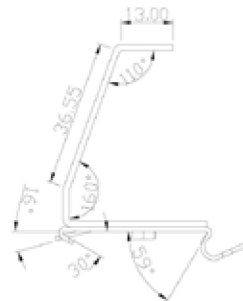

DATASHEET

DIN Rail Adapter for Keystone modules

DIN-Rail not included in delivery

Specifications

- Suitable for keystone modules
- Delivery without keystone

Art.No.		File			
Description	DIN Rail Adapter for Keystone				
Created	Date	Last revision	Date	Proved	Date
Frederik Dotzki	23.09.2013	EP	25.06.2014	EP	25.06.2014

DATASHEET

DIN Rail Adapter for Keystone modules

Order data

Type

DIN Rail Adapter for 1 x Keystone

DIN Rail Adapter for 2 x Keystone

DIN Rail Adapter for 2 x Keystone

Art.No.		File			
Description	DIN Rail Adapter for Keystone				
Created	Date	Last revision	Date	Proved	Date
Frederik Dotzki	23.09.2013	EP	25.06.2014	EP	25.06.2014