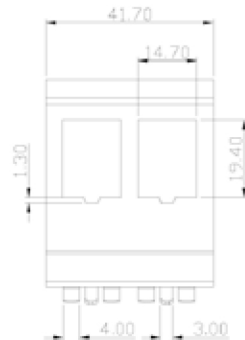

DATASHEET

DIN Rail Adapter for Keystone modules

DIN-Rail not included in delivery

Specifications

- Suitable for keystone modules
- Delivery without keystone

Art.No.		File			
Description	DIN Rail Adapter for Keystone				
Created	Date	Last revision	Date	Proved	Date
Frederik Dotzki	23.09.2013	EP	25.06.2014	EP	25.06.2014

DATASHEET

DIN Rail Adapter for Keystone modules

Order data

Type

DIN Rail Adapter for 1 x Keystone

DIN Rail Adapter for 2 x Keystone

DIN Rail Adapter for 2 x Keystone

Art.No.		File			
Description	DIN Rail Adapter for Keystone				
Created	Date	Last revision	Date	Proved	Date
Frederik Dotzki	23.09.2013	EP	25.06.2014	EP	25.06.2014